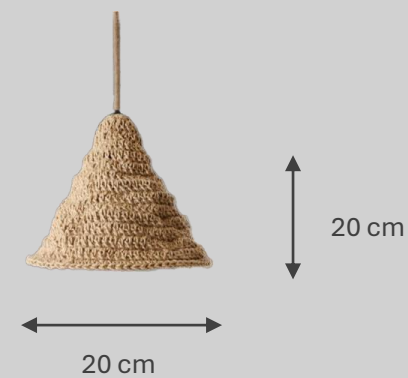

SOLAR FLOOR LAMPS

NATURE CABLE PENDANTS

**NEW
COLLECTION
2025**

Cable Pendant

IP44 OUTDOOR

Material: nature
Reduced packaging

NEW
COLLECTION
2025

Positano Cable Pendant