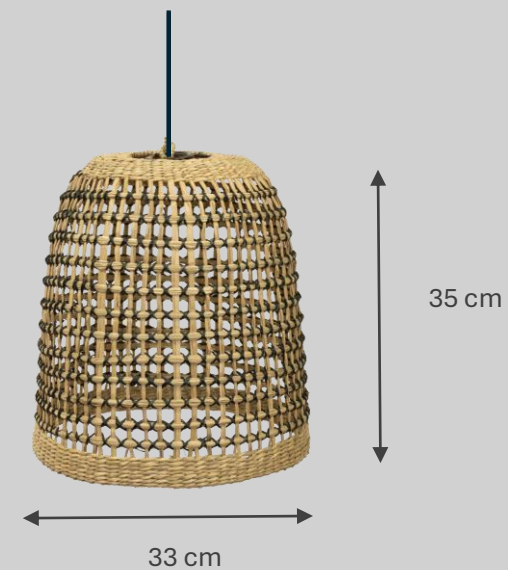

IP44 OUTDOOR

Material: bamboo

NEW
COLLECTION
2025

*new
garden*
be happy

Okinawa Cable Pendant

IP 44 OUTDOOR

Material: bamboo

NEW
COLLECTION
2025