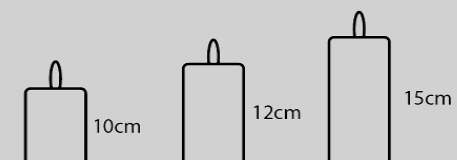

Candles pack x3

---

3 PACK

Material: Wax

Battery

Remote control