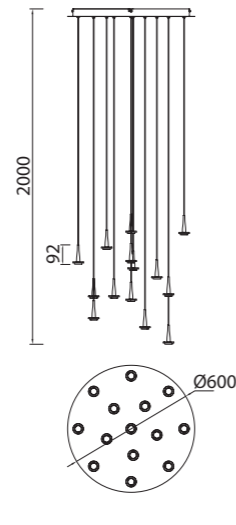

# ANDRÓMEDA

**8932 Oro-Gold**  
LED 25W-3000K-2500lm

**8933 Oro-Gold**  
LED 40W-3000K-4000lm

**8935 Oro-Gold**  
LED 70W-3000K-7050lm

**8937 Oro-Gold**  
LED 120W-3000K-12100lm

Metal-Metal 220-240V~50/60Hz CRI≥ 80 Cable: Negro 1.5 m