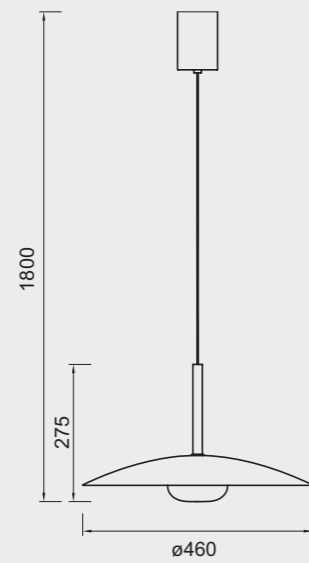

8979 Blanco-White
LED 12W-3000K-1550lm