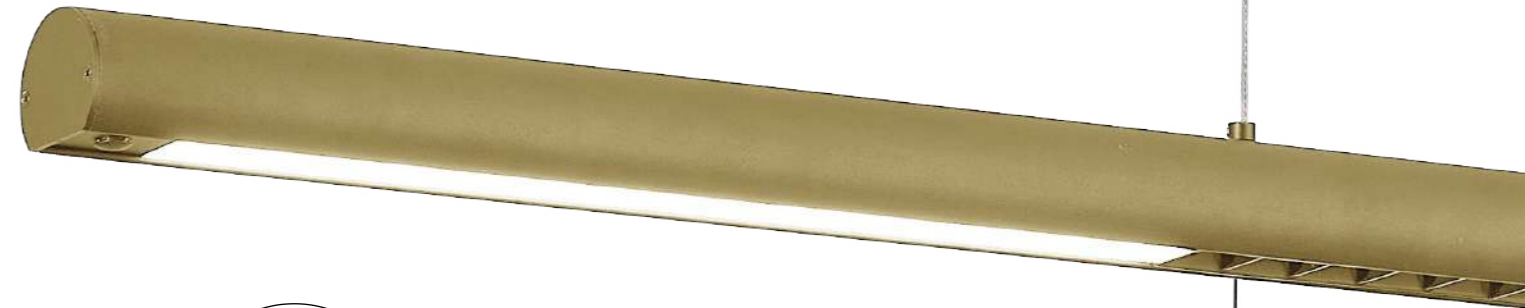

# LINEAL

**9034** Blanco-White  
LED 24W-3000K-2970lm

**9035** Negro-Black  
LED 24W-3000K-2970lm

**9036** Oro-Gold  
LED 24W-3000K-2970lm