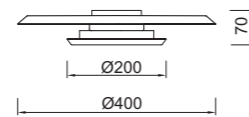

9003 Blanco+Negro-White+Black
LED 18W-3000K-2350lm