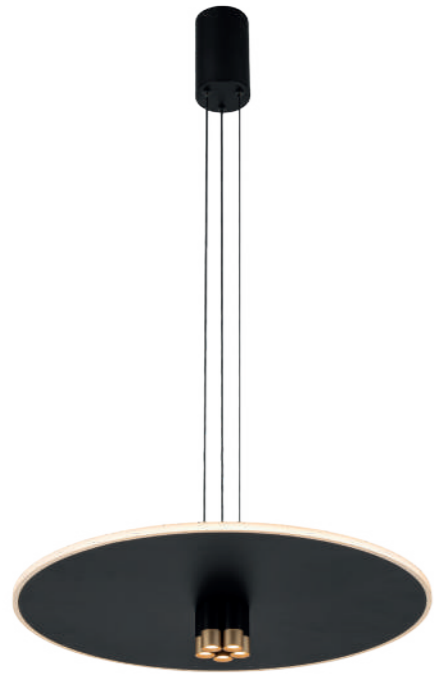

# NÓMADA

**8982** Negro/Oro-Gold/Black  
LED 42W-3000K-5200lm

**8983** Negro/Oro-Gold/Black  
LED 33W-3000K-4350lm