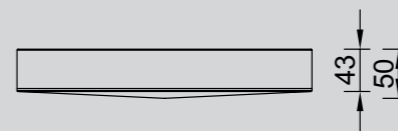

# TURÍN

**9022** Blanco-White  
LED 50W 3000K-4000K-5000K 5500lm

**9023** Blanco-White  
LED 40W 3000K-4000K-5000K 4400lm

**9024** Blanco-White  
LED 30W 3000K-4000K-5000K 3300lm

Base ultra fina  
Ultra-thin base