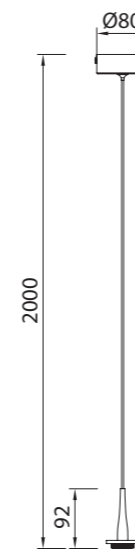

8931 Oro-Gold
LED 5W-3000K-500lm