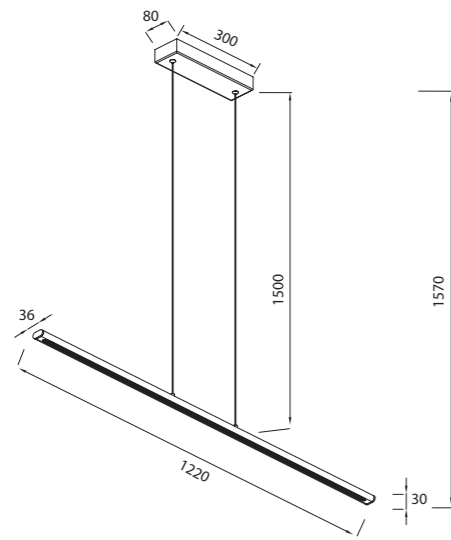

8955 Oro-Gold
LED 38W-3000K-5150lm