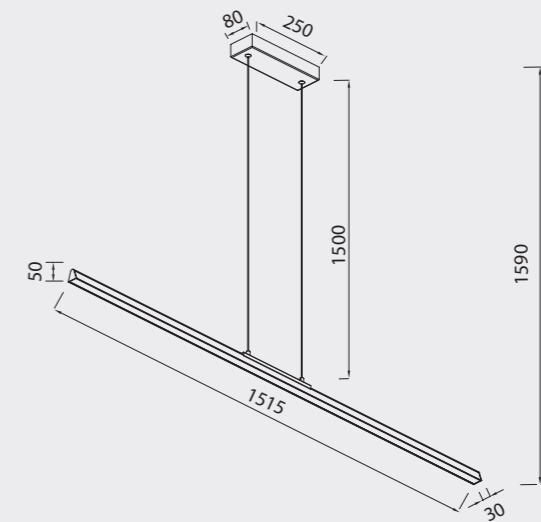

LINEAL

8956 Blanco-White
LED 36W-3000K-4550lm

8957 Negro-Black
LED 36W-3000K-4550lm

8958 Oro-Gold
LED 36W-3000K-4550lm

8959 Blanco-White
LED 54W-3000K-6400lm

8960 Negro-Black
LED 54W-3000K-6400lm

8961 Oro-Gold
LED 54W-3000K-6400lm