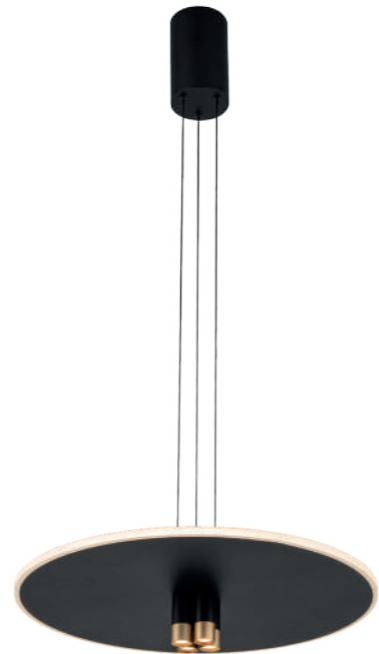

# NÓMADA

**8982** Negro/Oro-Gold/Black  
LED 42W-3000K-5200lm

**8983** Negro/Oro-Gold/Black  
LED 33W-3000K-4350lm