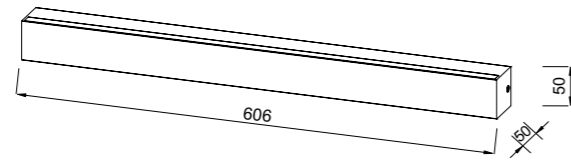

ELEGANCE

9014 Gris pavonado-Gunmetal Grey
LED 24W-3000K-2750lm