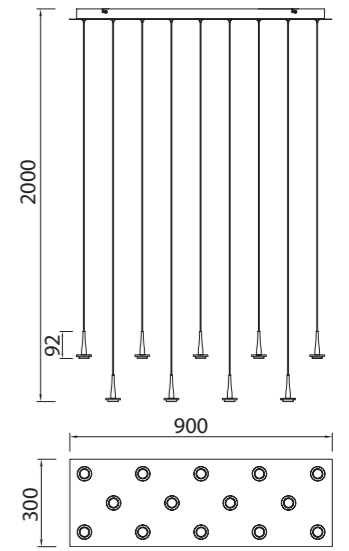

8936 Oro-Gold
LED 70W-3000K-7050lm

Metal-Metal 220-240V~50/60Hz CRI≥ 80 Cable: Negro 1.5 m