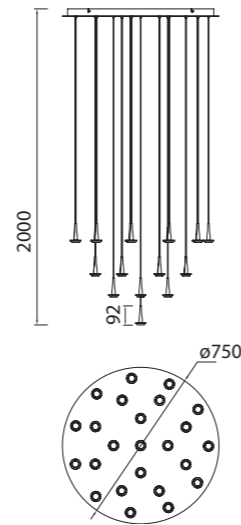

# ANDRÓMEDA

**8932 Oro-Gold**  
LED 25W-3000K-2500lm

**8933 Oro-Gold**  
LED 40W-3000K-4000lm

**8935 Oro-Gold**  
LED 70W-3000K-7050lm

**8937 Oro-Gold**  
LED 120W-3000K-12100lm

Metal-Metal 220-240V~50/60Hz CRI≥ 80 Cable: Negro 1.5 m