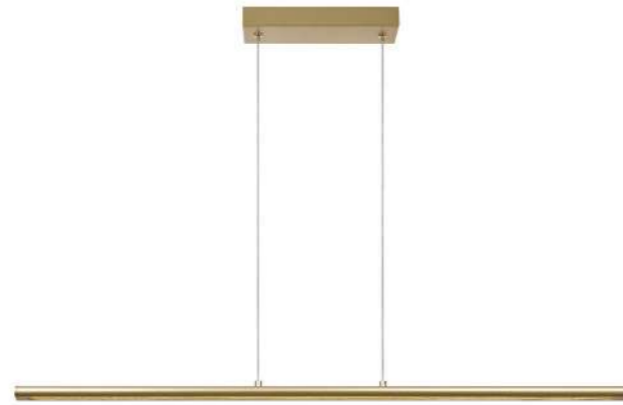

8955 Oro-Gold
LED 38W-3000K-5150lm