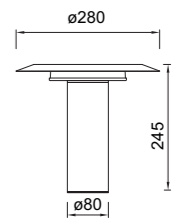

# TINA

**9002** Blanco+Negro-White+Black  
LED 24W-3000K-2900lm

**9003** Blanco+Negro-White+Black  
LED 18W-3000K-2350lm

**9005** Blanco+Negro-White+Black  
LED 12W-3000K-1600lm

**9004** Blanco+Negro-White+Black  
LED12W 3000K 1600lm