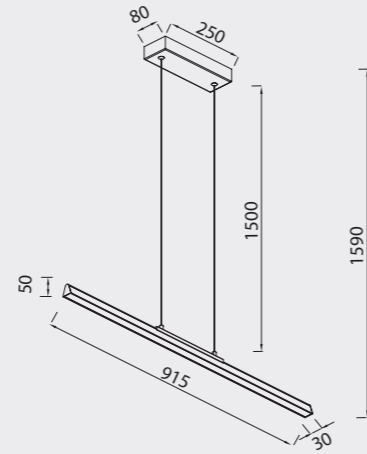

LINEAL

8956 Blanco-White
LED 36W-3000K-4550lm

8957 Negro-Black
LED 36W-3000K-4550lm

8958 Oro-Gold
LED 36W-3000K-4550lm

8959 Blanco-White
LED 54W-3000K-6400lm

8960 Negro-Black
LED 54W-3000K-6400lm

8961 Oro-Gold
LED 54W-3000K-6400lm