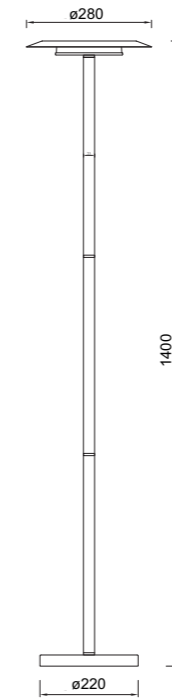

# TINA

**9002** Blanco+Negro-White+Black  
LED 24W-3000K-2900lm

**9003** Blanco+Negro-White+Black  
LED 18W-3000K-2350lm

**9005** Blanco+Negro-White+Black  
LED 12W-3000K-1600lm

**9004** Blanco+Negro-White+Black  
LED12W 3000K 1600lm