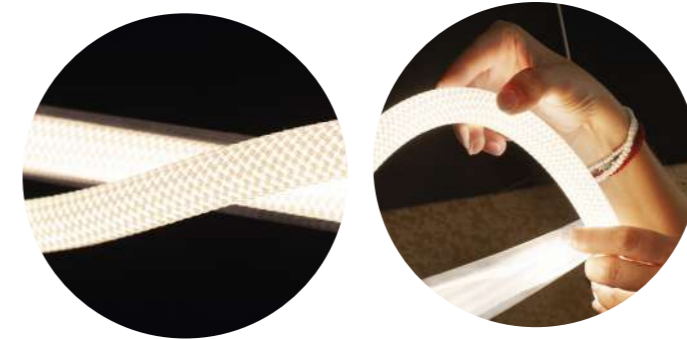

**8952 Oro-Gold**  
LED 38W-3000K-5050lm

1911

366

ø54

Difusor acabado Oro  
Gold-finish diffuser

Manguera flexible de silicona  
Flexible silicone hose