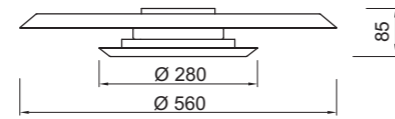

TINA

9002 Blanco+Negro-White+Black
LED 24W-3000K-2900lm