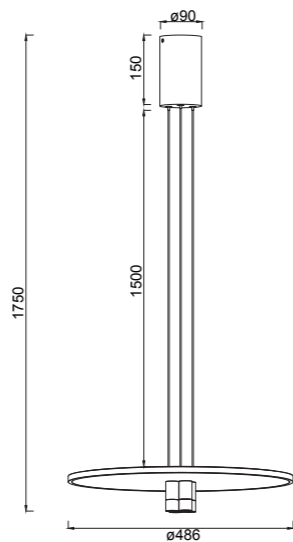

# NÓMADA

**8982** Negro/Oro-Gold/Black  
LED 42W-3000K-5200lm

**8983** Negro/Oro-Gold/Black  
LED 33W-3000K-4350lm