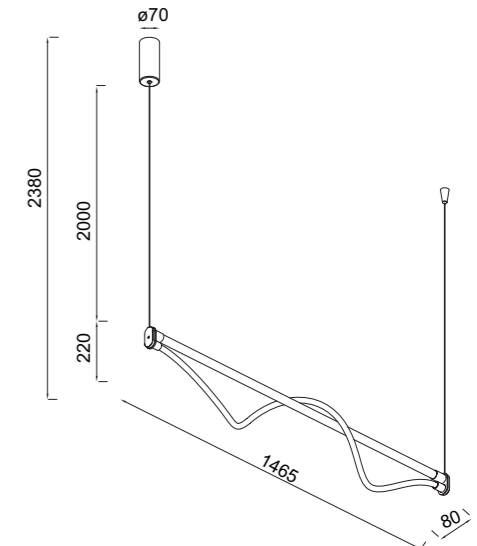

**8952 Oro-Gold**  
LED 38W-3000K-5050lm

1911

366

ø54

Difusor acabado Oro  
Gold-finish diffuser

Manguera flexible de silicona  
Flexible silicone hose