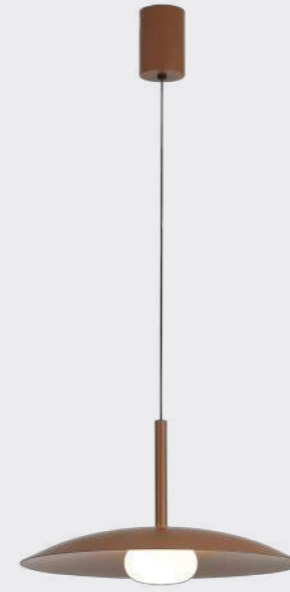

# LIDIA

**8975** Negro-Black  
LED 12W-3000K-1550lm

**8976** Oro mate-Matte gold  
LED 12W-3000K-1550lm

**8977** Gris oscuro-Dark grey  
LED 12W-3000K-1550lm

**8978** Café-Coffee  
LED 12W-3000K-1550lm

**8979** Blanco-White  
LED 12W-3000K-1550lm