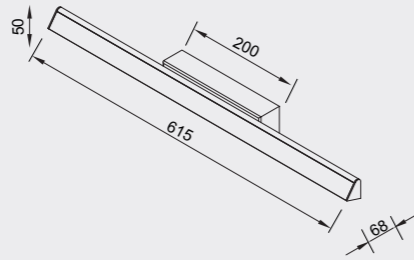

LINEAL

8962 Blanco-White
LED 22W-3000K-3050lm

8963 Negro-Black
LED 22W-3000K-3050lm

8964 Oro-Gold
LED 22W-3000K-3050lm