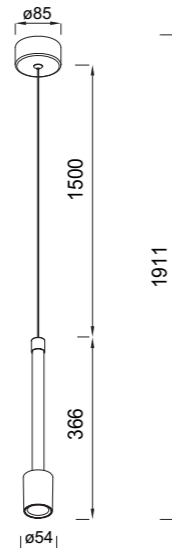

8952 Oro-Gold
LED 38W-3000K-5050lm

1911

366

ø54

Difusor acabado Oro
Gold-finish diffuser