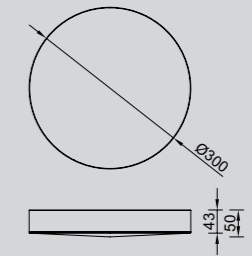

9025 Blanco-White
LED 20W 3000K-4000K-5000K 2200lm

Aluminio/PC-Aluminum/PC 220-240V~50/60Hz CRI≥ 80