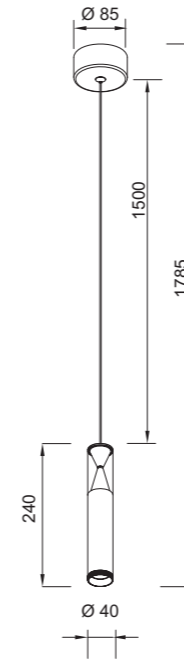

SPARK

8969 Latón-Brass
LED 7W-3000K-1000lm