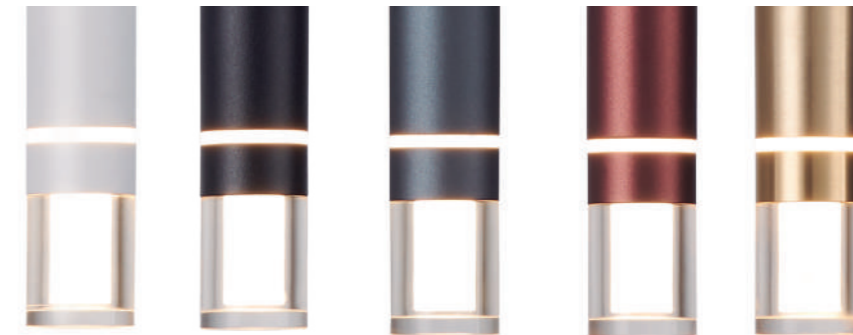

# MOANA

**8970** Blanco-White  
LED 7W-3000K-1000lm

**8971** Negro-Black  
LED 7W-3000K-1000lm

**8972** Gris oscuro-Dark grey  
LED 7W-3000K-1000lm

**8973** Oro rosa-Rose gold  
LED 7W-3000K-1000lm

**8974** Latón-Brass  
LED 7W-3000K-1000lm