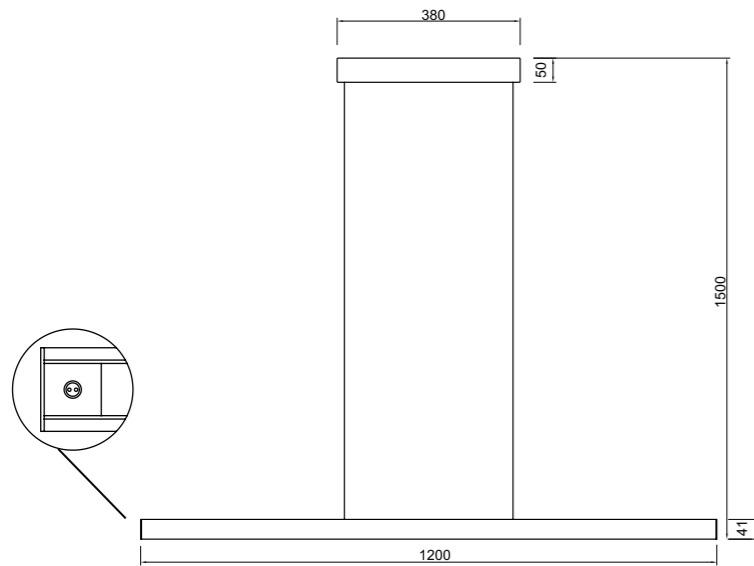

# LINEAL

**9034** Blanco-White  
LED 24W-3000K-2970lm

**9035** Negro-Black  
LED 24W-3000K-2970lm

**9036** Oro-Gold  
LED 24W-3000K-2970lm