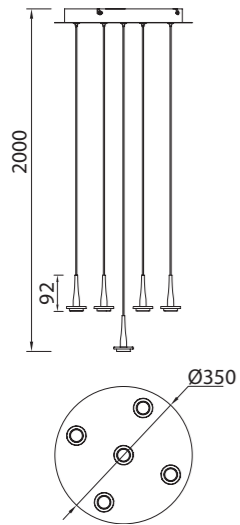

ANDRÓMEDA

8932 Oro-Gold
LED 25W-3000K-2500lm