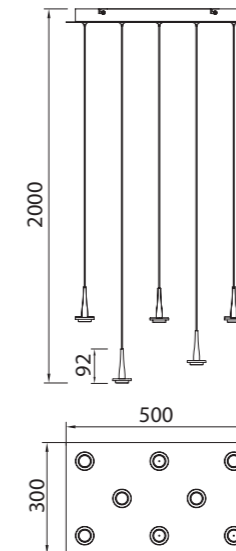

8934 Oro-Gold
LED 40W-3000K-4000lm