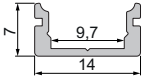

AU-01-08 flaches U-Profil
für LED-Stripes bis 9,3 mm Breite