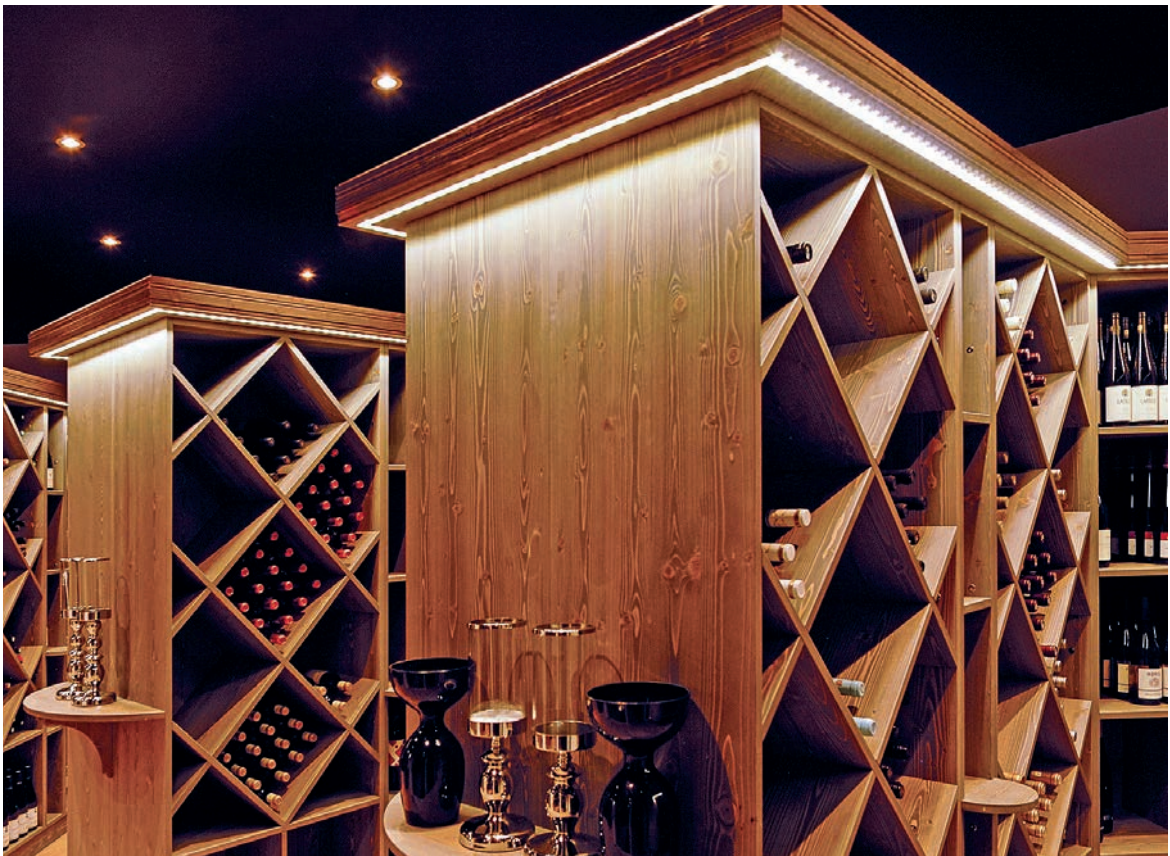

970080		1m Aluminium	eloxiert	6,95 €
970081		2m Aluminium	eloxiert	12,95 €
970082		1m matt-schwarz	gebürstet	6,95 €
970083		2m matt-schwarz	gebürstet	12,95 €
970084		1m matt-weiß		6,95 €
970085		2m matt-weiß		12,95 €
970086		1m Aluminium	gebürstet	6,95 €