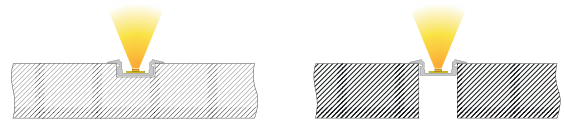

975000		1m Aluminium	eloxiert	10,95 €
975001		2m Aluminium	eloxiert	21,95 €
975008		3m Aluminium	eloxiert	32,95 €
975002		1m matt-schwarz	gebürstet	10,95 €
975003		2m matt-schwarz	gebürstet	21,95 €
975004		1m matt-weiß		10,95 €
975005		2m matt-weiß		21,95 €
975006		1m Aluminium	gebürstet	10,95 €
975007		2m Aluminium	gebürstet	21,95 €