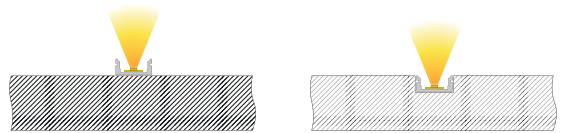

970080		1m Aluminium	eloxiert	6,95 €
970081		2m Aluminium	eloxiert	12,95 €
970082		1m matt-schwarz	gebürstet	6,95 €
970083		2m matt-schwarz	gebürstet	12,95 €
970084		1m matt-weiß		6,95 €
970085		2m matt-weiß		12,95 €
970086		1m Aluminium	gebürstet	6,95 €