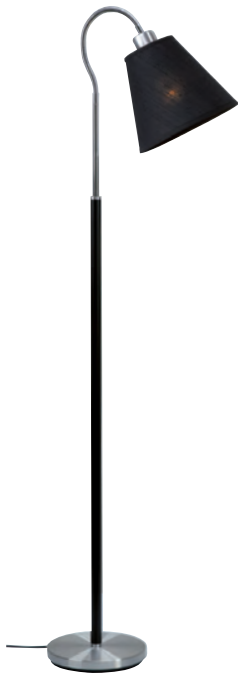

SARA

DESIGN: JOAKIM FIHN

Sara comes in three different designs. You can choose between one, two or three lamp heads. The flexible arms is easy to adjust and the luminaire can be switched on and off on the lamp head.

G3352