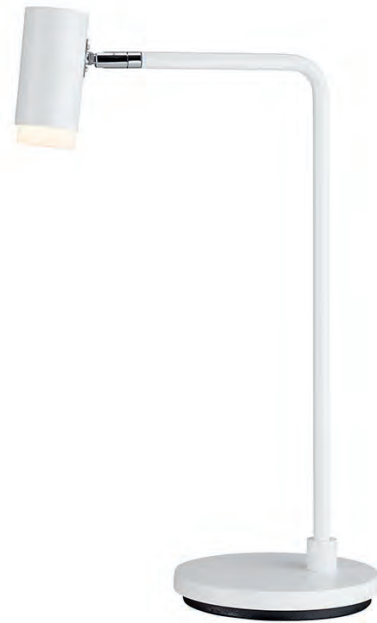

CATO Q

DESIGN: JOAKIM FIHN

The acrylic part of the shade diffuses the light from the GU10 source in an aesthetic way. An exclusive aluminium 3-step dimmer and adjustable lamp head increase the functionality of the lamp. The Cato Q series also includes floor and wall lamps.

Item no	B4164-
Height	567 mm
Width	346 mm
Socket	GU10
Incl. light source	Yes, A+
Source	LED
Dimmable	3-step smart dim
Cord	3 m Custom colour
Max Watt	10W
Class	□
Energy Class	A-A++
Rec. light source	GU10/315lm/35°

B4164