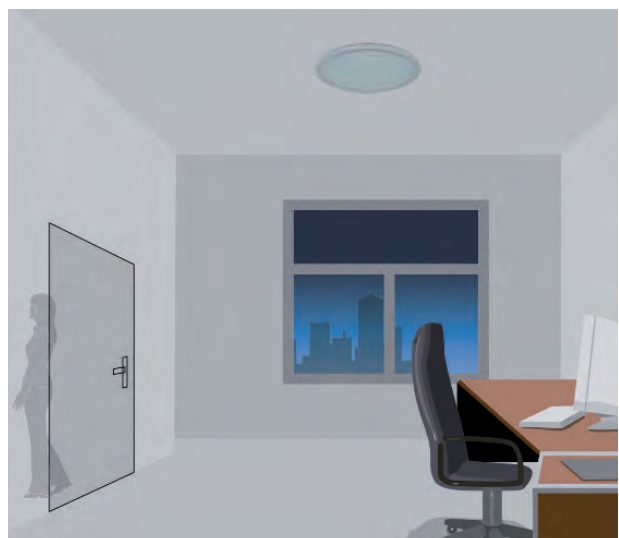

The luminaire is switched off automatically if there is no motion within its reach for three minutes.