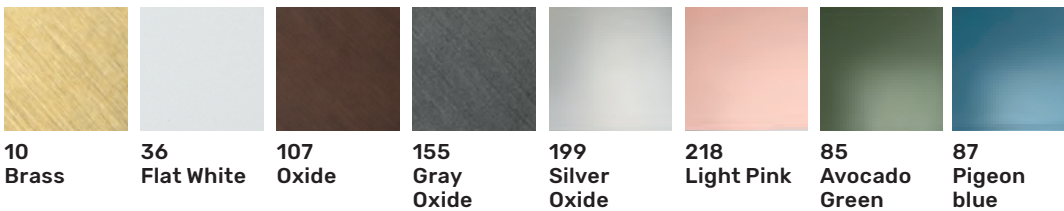

PICASSO

DESIGN: JOAKIM FIHN

The Picasso series consists of pendants, table, floor and wall lamps. To ensure the viability of the table lamp for many years, the design is simple and elegant. The mix of shapes in the shade creates a fine light in the room.

Item no	T1416-	T1417-
Ø mm	380 mm	500 mm
Height	165 mm	228 mm
Socket	G9	G9
Incl. light source	Yes, LED	Yes, LED
Max Watt	25W	25W
Class	☐	☐
Energy Class	A++-E	A++-E
Cord	1,5 m/Custom colour	1,5 m/Custom colour
Mounting	Canopy/hook	Canopy/hook
Rec. light source	G9/DIM/610lm	G9/DIM/610lm
Dimmable	Yes	Yes
Incl. light source	Yes	Yes
Canopy	Custom colour	Custom colour

Item no	T1306-
Ø mm	180 mm
Height	102 mm
Socket	G9
Incl. light source	Yes, LED
Max Watt	4W
Class	☐
Energy Class	A++-A
Cord	4m White, 4m Black -107, -155
Mounting	Euro-plug Switch on cord
Rec. light source	G9/DIM/140lm