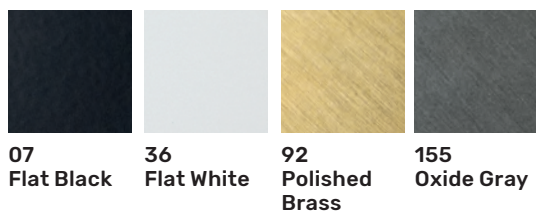

Item no	S6385-
Light distrib.	5 lamps
Height	183 mm
Length	1200 mm
Socket	E27
Max Watt	5x40W
Class	⊕
Energy Clas	A++-A
Mounting	Ceiling hook
Rec. light source	E27/DIM/470lm

S6385