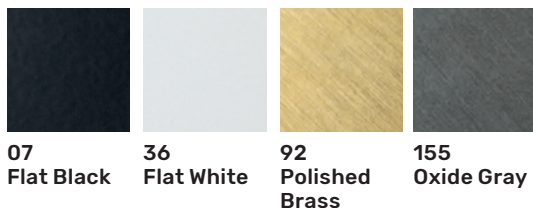

REGAL

DESIGN: JOAKIM FIHN

Regal is a raw luminaire series with forging feel. Regal has a detailed and characteristic look, together with the choice of choosing between different light sources, for a unique look.

Item no	S6384-
Light distrib.	3 lamps
Height	185 mm
Length	660 mm
Socket	E27
Inc. light source	N0
Max Watt	3x40W
Class	⊕
Energy Class	A++-E
Mounting	Ceiling hook
Rec. light source	E27/DIM/470lm

S6384