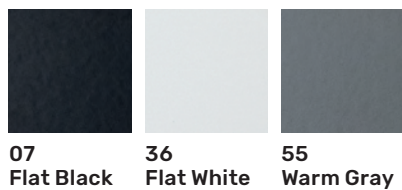

SPECTRA

DESIGN: JOAKIM FIHN

The Spectra wall lamp creates a unique and wide light flow. The lamp head is made from quality aluminum to ensure long durability of the LED light source. The slim design makes Spectra beautiful to place in the home.

Item no	V5055-
Width Shade	85 mm
Distance from wall	400 mm
Int. light source	Yes
Source	LED
Dimmable	Yes
Watt	9W
Class	☐
Kelvin	3000
Energy Class	A+
Switch	Switch/Wall fitting