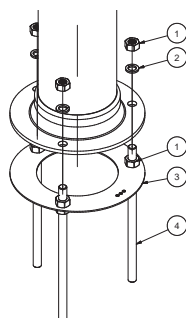

Ground brackets

Item no	Luminaire
7031	- Bend U7397

Other

Dimmable with many dimmers, for example:

Schneider Exxact 40-300W

ELKO 400 GLI 60-400W

ELTAKO Push dimmer 0-400 W