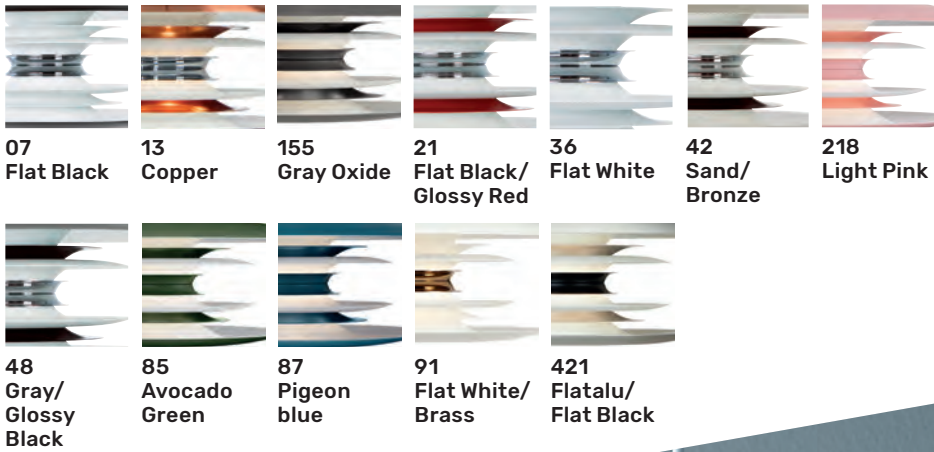

DIABLO

DESIGN: JOAKIM FIHN

Diablo is an exclusive series with pendants, floor, table and wall luminaire in classic designs. The pendant is created to frame the light in a soft and beautiful way. Enjoy it in five new inspiring colours.

Item no	T1166-
Ø mm	500 mm
Height	198 mm
Socket	E27
323,201 mm	
Max Watt	75W
Class	□
Energy Class	A++-E
Cord	3m White, 3m Black Textile (-421, -13)
Rec. light source	E27/DIM/700lm/360°
Incl. light source	No
Mounting	Cieling cup
Canopy	Custom colour