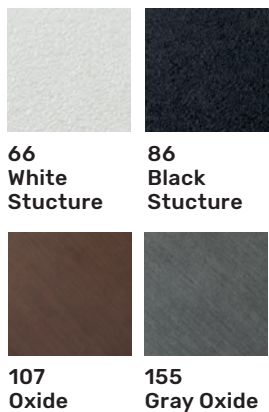

Item no T1000-
Ø mm 175 mm
Height 155 mm
Socket E27
Max Watt 40W
Class □
Energy Class A+
Cord 3m Custom colour
Mounting Canopy/hook
Rec. light source E27/450lm
Incl. light source No

Item no	T1005-	T1006-
Color Selection	See table	86 Black Strct.
Ø mm	380 mm	380 mm
Height	317 mm	317 mm
Socket	E27	-
Int. light source	-	Yes, dimmable
Source	-	LED
Max Watt	75W	12W
Lumen	-	800
Kelvin	-	2800
Class	⊕	⊕
Energy Class	A++-E	A+
Cord	1,8 m/Custom colour textile	1,8 m/Custom colour textile
Wire	1,6 m	1,6 m
Mounting	Canopy/hook	Canopy/hook
Rec. light source	E27/Dlm/700lm	-
Canopy	Custom colour	Custom colour