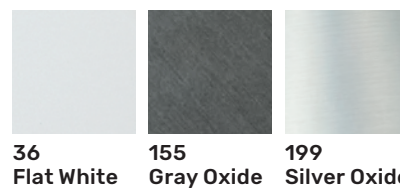

DEX

DESIGN: JOAKIM FIHN

The minimalistic design for the Dex pendant comes in four fine colours suitable with each other. The series contains pendants, floor, wall and table lamps and due to the timeless design you will enjoy it in your home for many years.

Item no	T1121-	T1172-
Colour	See table	-199 Silver Oxide
Ø mm	160 mm	160 mm
Height	299 mm	299 mm
Socket	E27	E27
Max Watt	30W	30W
Class	☐	⊕
Energy Class	A++-E	A++-E
Cord	2,5 m/White textile	2,5 m/White textile
Rec. light source	E27/DIM/700lm/360°	E27/DIM/700lm/360°
Incl. light source	No	Nej
Mounting	Cieling cup	1-fas
Canopy	White	Nej