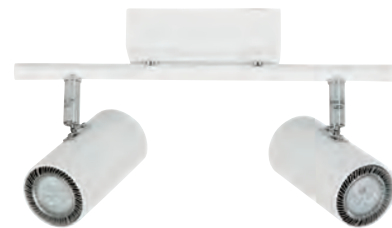

Accessories	Fittings
Distance Collet	S6496/S6497
Item no	Size Ø
8915	102 mm

11 Aluminium
36 Flat White

01 Glossy White
07 Flat Black
11 Aluminium

S6888

S6889

S6885

S6886

S6887