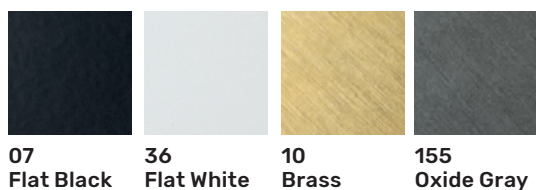

Item no	S6386-
Light distrib.	3 lamps
Ø mm	230 mm
Height	148 mm
Socket	E27
Max Watt	3x40W
Class	⊕
Energy Clas	A++-A
Mounting	Ceiling hook
Rec. light source	E27/DIM/470lm

S6386