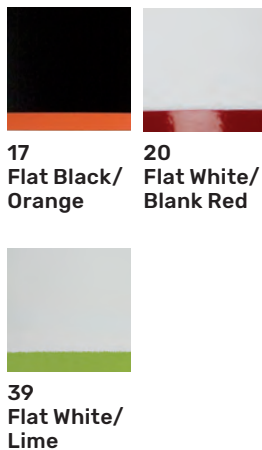

LIZZIE

The simple and timeless pendant in metal with a coloured inside is an interesting contrast to the room. Lizzie is perfect hanging in the kitchen or at a work station at an office. The pendant gives a functional and direct light.

Item no	T1032-
Ø mm	350 mm
Height	242 mm
Int. light source	Yes
Source	LED
Dimbar	Yes
Dimmable	12W
Lumen	840
Kelvin	2800
Class	☐
Energy Class	A+
Cord	1,5 m/White
Mounting	Canopy/hook