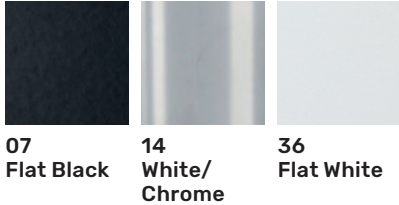

Smilla is a trendy and discrete wall lamp, perfect to place over the bed. The flexible arm makes the lamp adjustable. Smilla is available in flat white, white and chrome and flat black.

Item no	V5451-
Ø shade mm	83 mm
Length	300 mm
Distance from wall	218mm
Socket	E14
Max Watt	40W
Class	<input type="checkbox"/>
Energy Class	A++-E
Switch	Switch/Cord
Rec. light source	E14/500lm