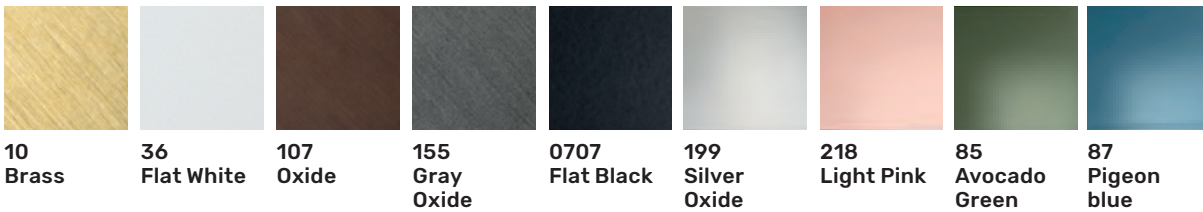

Item no	T1306-
Ø mm	180 mm
Height	102 mm
Socket	G9
Incl. light source	Yes, LED
Max Watt	4W
Class	☐
Energy Class	A++-A
Cord	4m White, 4m Black -107, -155
Mounting	Euro-plug Switch on cord
Rec. light source	G9/DIM/140lm