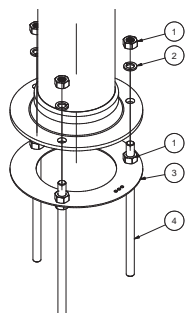

TAURUS

DESIGN: JOAKIM FIHN

Taurus, a modern and minimalistic outdoor family, designed by Joakim Fihn. To secure many years of good outdoor lighting, an IP65-load module of the highest quality has been developed together with a Swedish supplier, which gives optimal protection against rain, cold and hits. Taurus comes with a new finish, galvanisation, rusty structure and anthracite.

Item no	U7393-	U7378-
Width	150 mm	110 mm
Height	120 mm	180 mm
Distance from wall	110 mm	120 mm
Intgr. light source	Yes	Yes
Source	LED	LED
Watt	6W	2x6W
Dimmable	Yes, see other	Yes, see other
Lumen	410Lm	614Lm
Kelvin	3000K	3000K
Class	IP54 ⊕	IP54 ⊕
Energy Class	A+	A+
Mounting	Fixed intallation	Fixed intallation

Art.nr	U7391-	U7395-
Tillval	7031 Ground brackets	7031 Ground brackets
Bredd	127 mm	127 mm
Höjd	788 mm	988 mm
Intgr. light source	Ja	Ja
Source	LED	LED
Dimmable	Yes, see other	Yes, see other
Kelvin	3000K	3000K
Max watt	6W	6W
Class	IP54 ⊕	IP54 ⊕
Mounting	See other	See other

Other

E= Connection for ground

Taurus are dimmable with many dimmers, for example

Schneider Exxact 40-300W

ELKO 400 GLI 60-400W

ELTAKO Tryckdimmer 0-400 W

Ground brackets

Art.nr	Luminaire
7031	- Taurus U7391
7031	- Taurus U7395