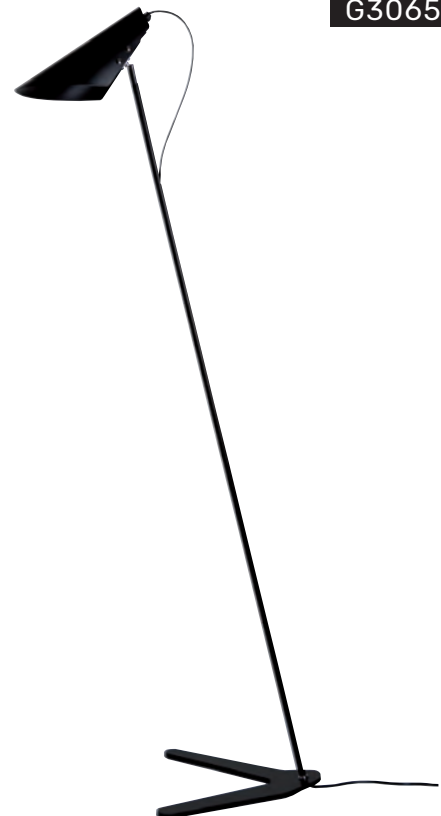

VEGA

This classical floor lamp has a dimmable Cato LED spotlight on the stand and is in a league of its own. The luminaire is not alone sophisticated, it is also very functional. The handmade textile shade comes in different colours.

Item no	G3386-
Option	Textile shade 9055
Height inkl. Shade	1550 mm
Socket	E27/GU4
Incl. light source	Yes, LED
Function	Spotlight, adjustable height
Max Watt (E27)	75W
Max Watt (spot)	5W
Class	☐
Energy Class	A++-E
Switch	Switch, Socket/Toggle Switch, Spotlight
Rec. light source	E27/700lm/360°
Spotlight	GU4/MR11/280lm/30°

Option Shade

Item no	9055
Ø mm	250/400 mm
Height	355 mm

G3386

VINCENT

DESIGN: JOAKIM FIHN

Vincent is a modern and exclusive floor lamp – a perfect match in the Scandinavian modern interior. The luminaire provides a direct lighting and the head is adjustable. You can choose between black or white.

Item no	G3065-
Height	1400 mm
Socket	E27
Max Watt	42W
Class	☐
Energy Class	A++-E
Switch	Switch/Socket
Rec. light source	E27/700lm
Incl. light source	No

G3065