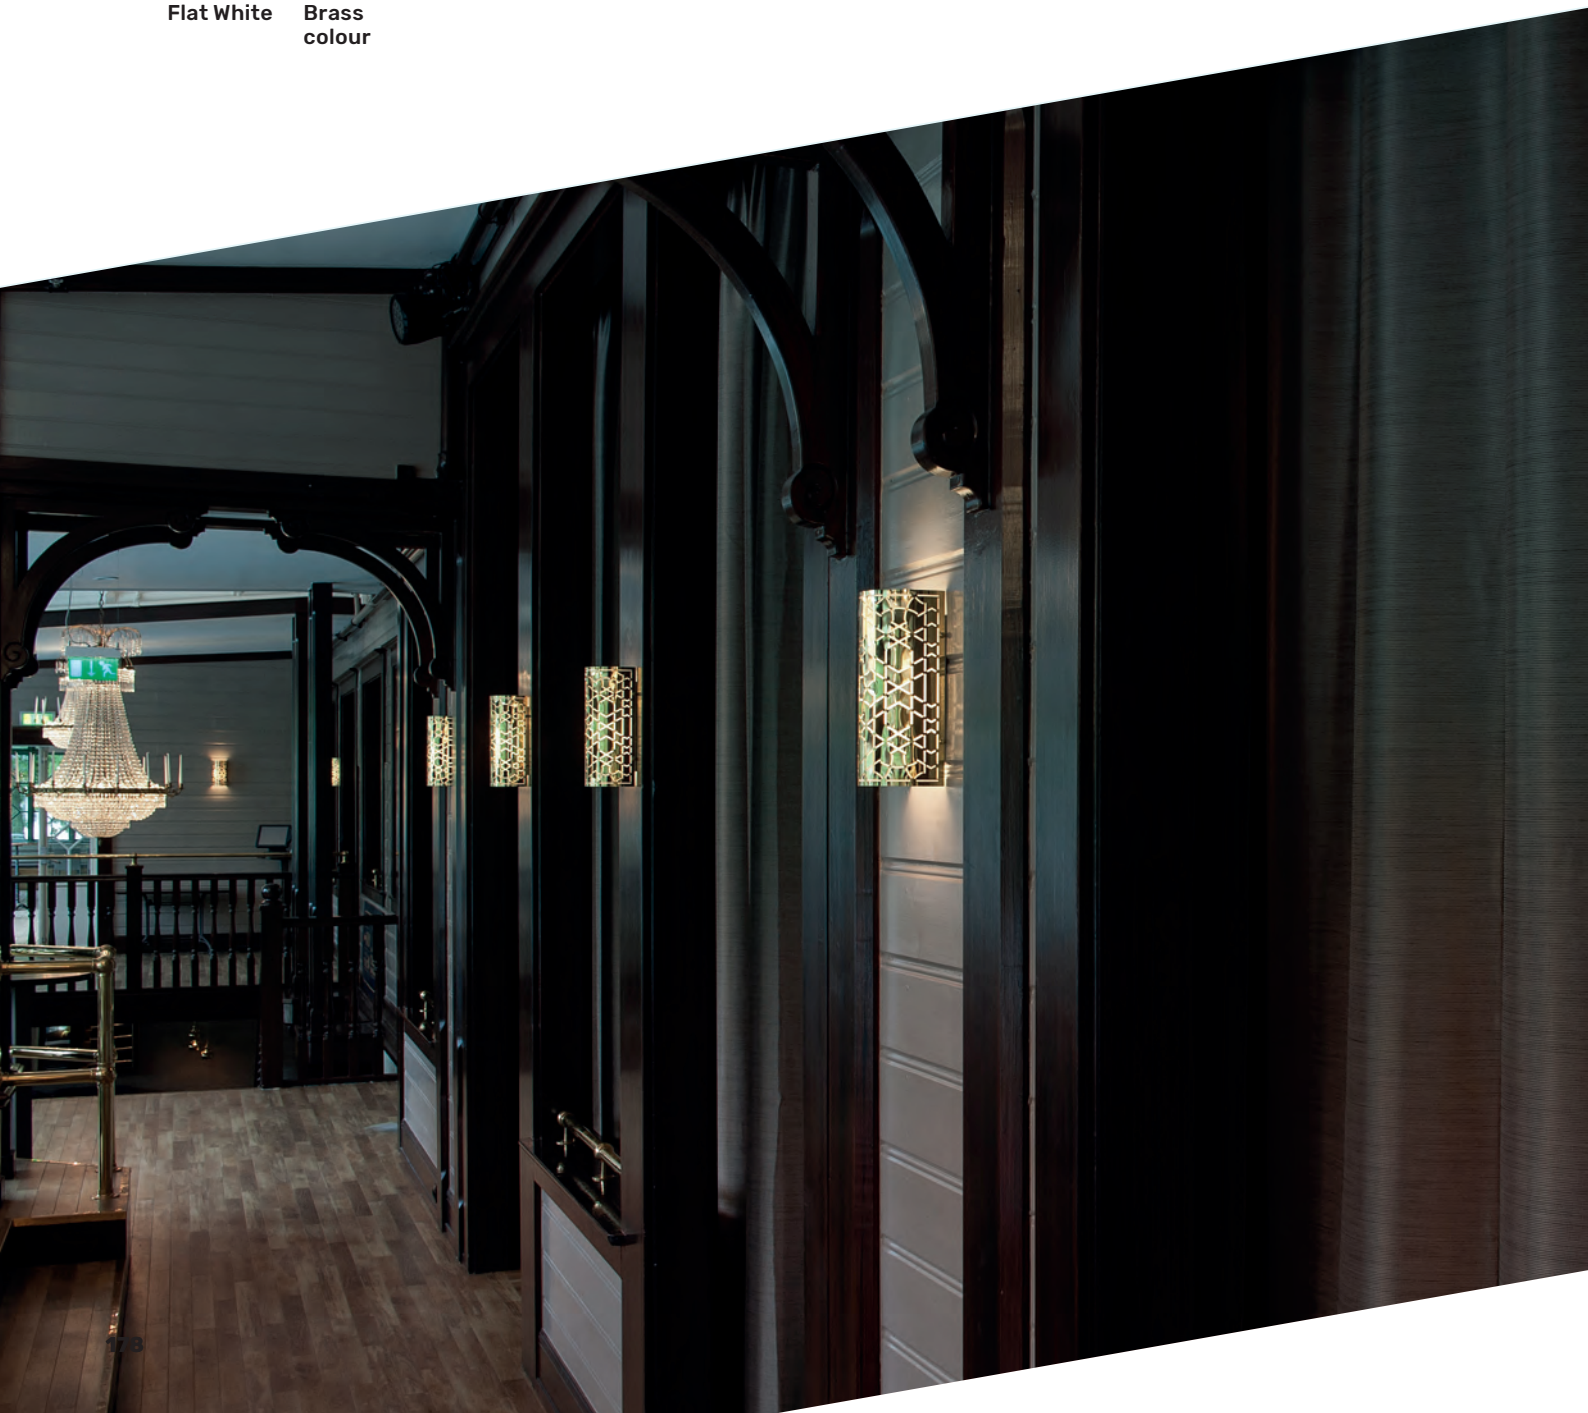

36
Flat White

105
Brass
colour

V5356

LEDRO

DESIGN: JOAKIM FIHN

Ledro is a smart and simple wall lamp with a flexible arm and a dimmable switch. The discrete and neat design makes Ledro suitable for any part of the home.