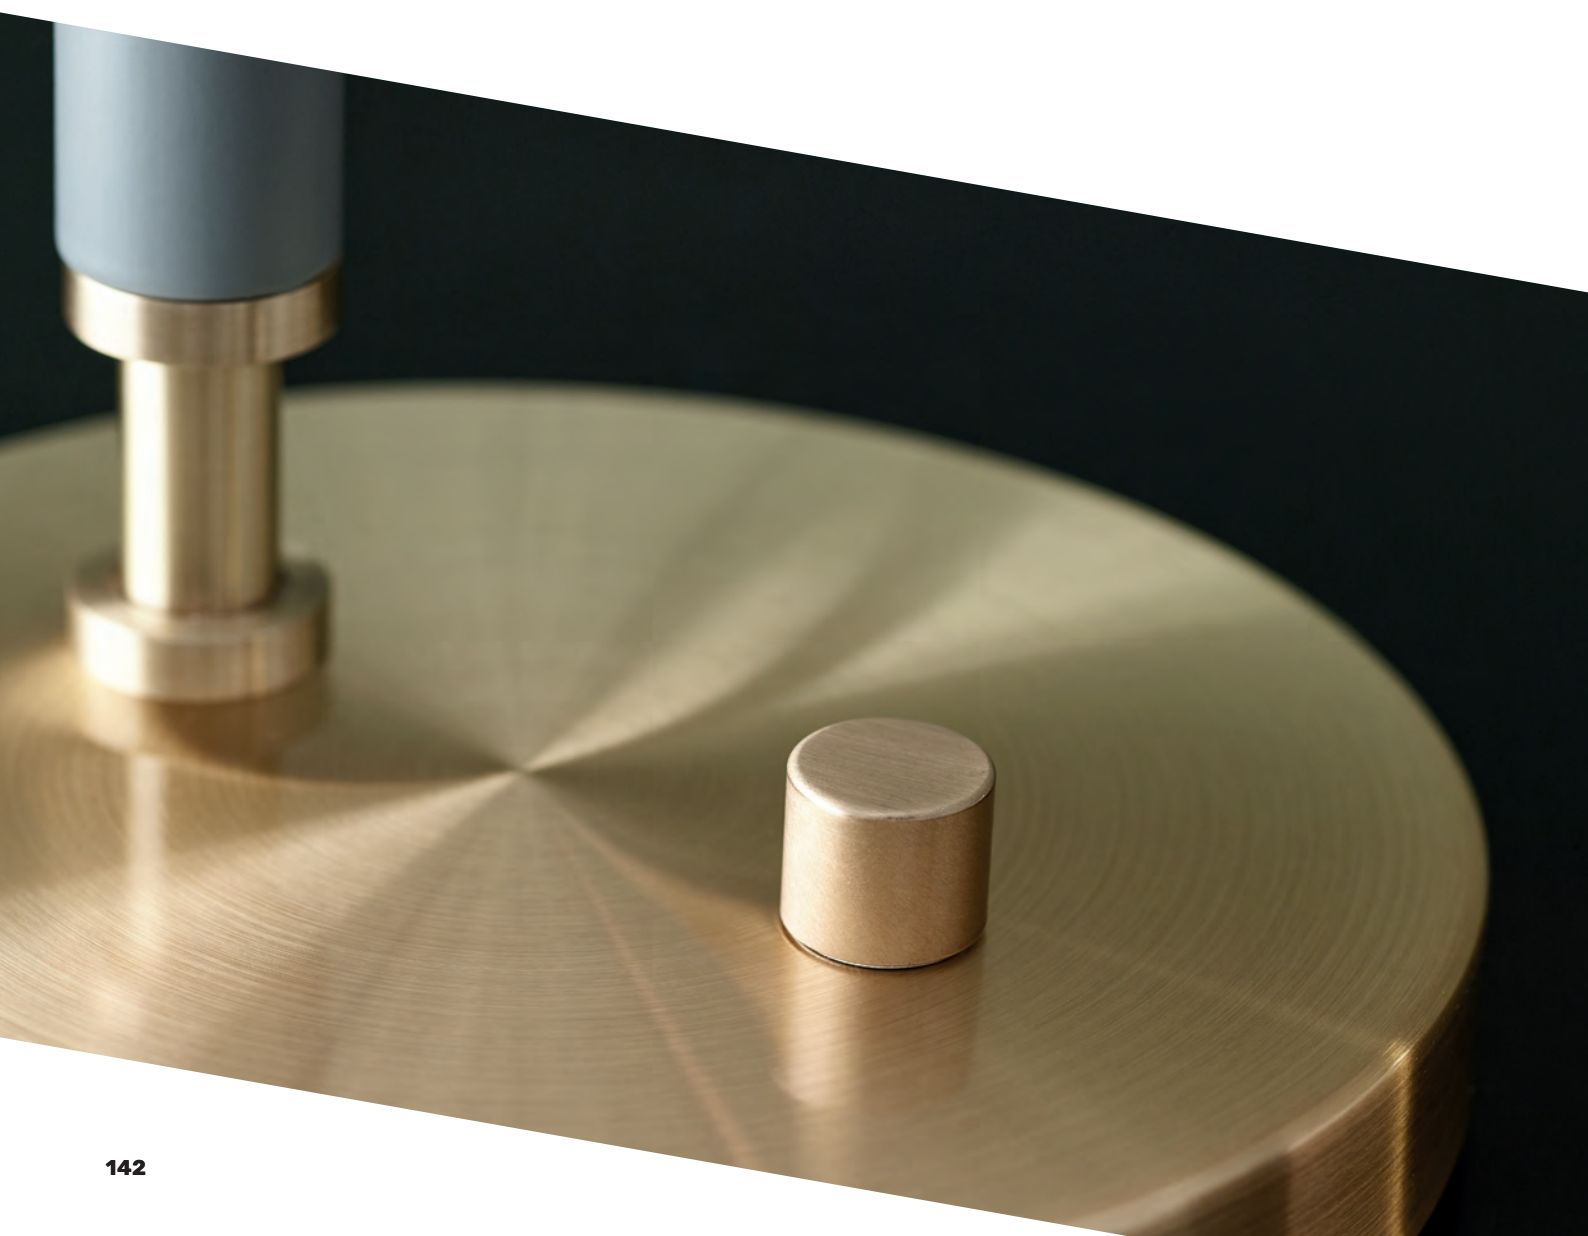

Item no	B4276-
Material	Metall / glass
Ø mm	160 mm
Height	466 mm
Socket	E14
Max Watt	40W
Class	☐
Energy Class	A++-E
Switch	Switch/Cord
Rec. light source	E14/300lm
Incl. light source	No

10-73
Brass/
Smoked
Glass

155-73
Oxide
Gray/
Smoked
Glass

B4276

LEDRO

DESIGN: JOAKIM FIHN

Ledro is a slim and simple table luminaire with a flexible arm and dimmable switch. The gentle and discrete design makes Ledro easy to place anywhere in the home.