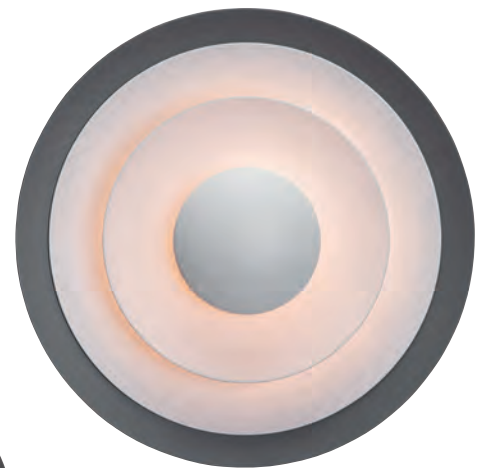

Art.nr V5371-
Ø mm 400 mm
Distance from wall 122 mm
Socket G9
Incl. light source Yes, 6W
Source LED
Max Watt 10W
Class □
Kelvin 2700
Energy Class A++-A
Switch Switch/Cord
Rec. light source G9/600lm

Art.nr V5371- fixed installation
Ø mm 400 mm
Distance from wall 122 mm
Socket G9
Incl. light source Yes, 6W
Source LED
Max Watt 10W
Class □
Kelvin 2700
Energy Class A++-A
Switch Wall
Rec. light source G9/600lm

V5371