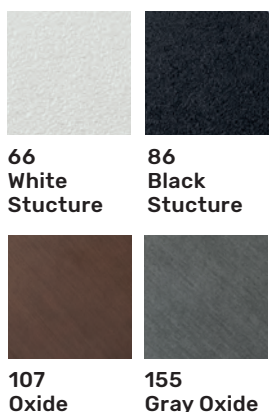

Item no T1008-
Ø mm 380 mm
Height 273 mm
Max Watt 60W
Class □
Energy Class A++-E
Cord 3 m Custom colour
Mounting Canopy/hook
Rec. light source E27/700lm
Incl. light source No
Canopy Custom colour