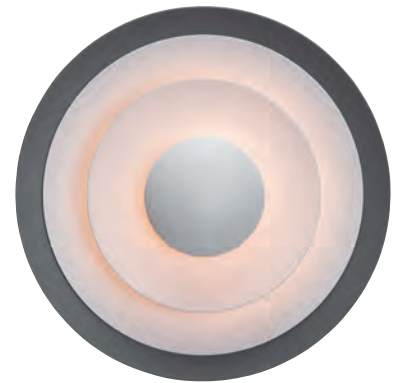

Item no V5369-
Ø mm 300 mm
Distance from wall 100 mm
Socket G9
Incl. light source Yes, 6W
Source LED
Max watt 10W
Class □
Kelvin 2700
Energy Class A++-A
Switch Switch/Cord
Rec. light source G9/600lm

Item no V5369- fixed installation
Ø mm 300 mm
Distance from wall 100 mm
Socket G9
Incl. light source Yes, 6W
Source LED
Max Watt 10W
Class □
Kelvin 2700
Energy Class A++-A
Switch Wall
Rec. light source G9/600lm

V5369