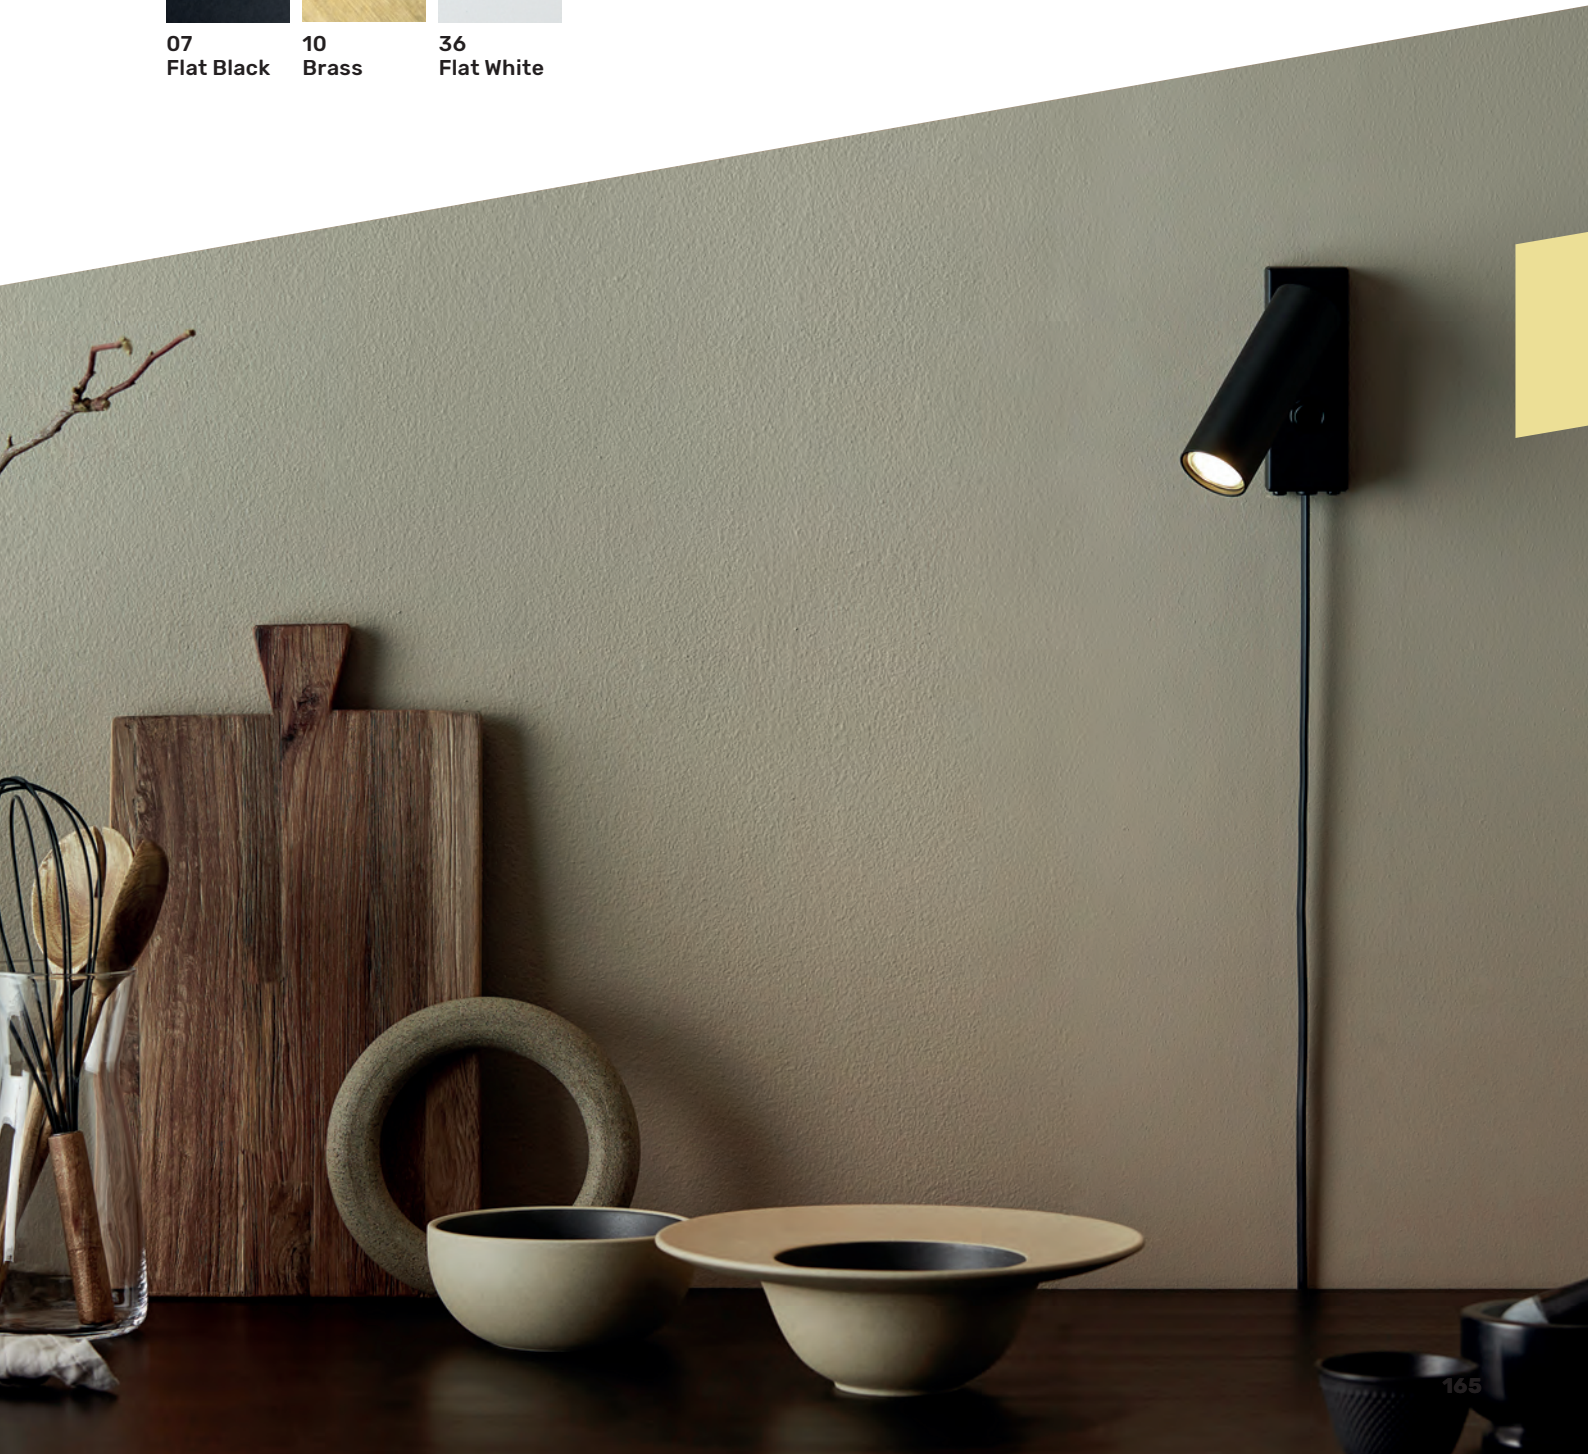

07
Flat Black

10
Brass

36
Flat White