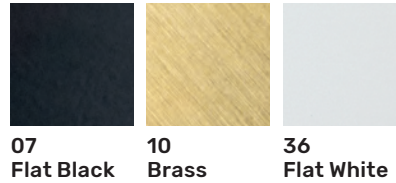

COVETTO

DESIGN: JOAKIM FIHN

The starting point was the creation of a hemispherical pendulum shape with good directional downlight. The scattering between the shades will be an important element in creating a vibrant surface.

T1023

Item no	T1023-
Ø mm	390 mm
Height	190 mm
Socket	E27
Max Watt	75W
Class	□
Energy Class	A++-E
Cord	3m White
Rec. light source	E27/DIM/700lm/360°
Incl. light source	No
Mounting	Cieling cup
Canopy	White Plastic