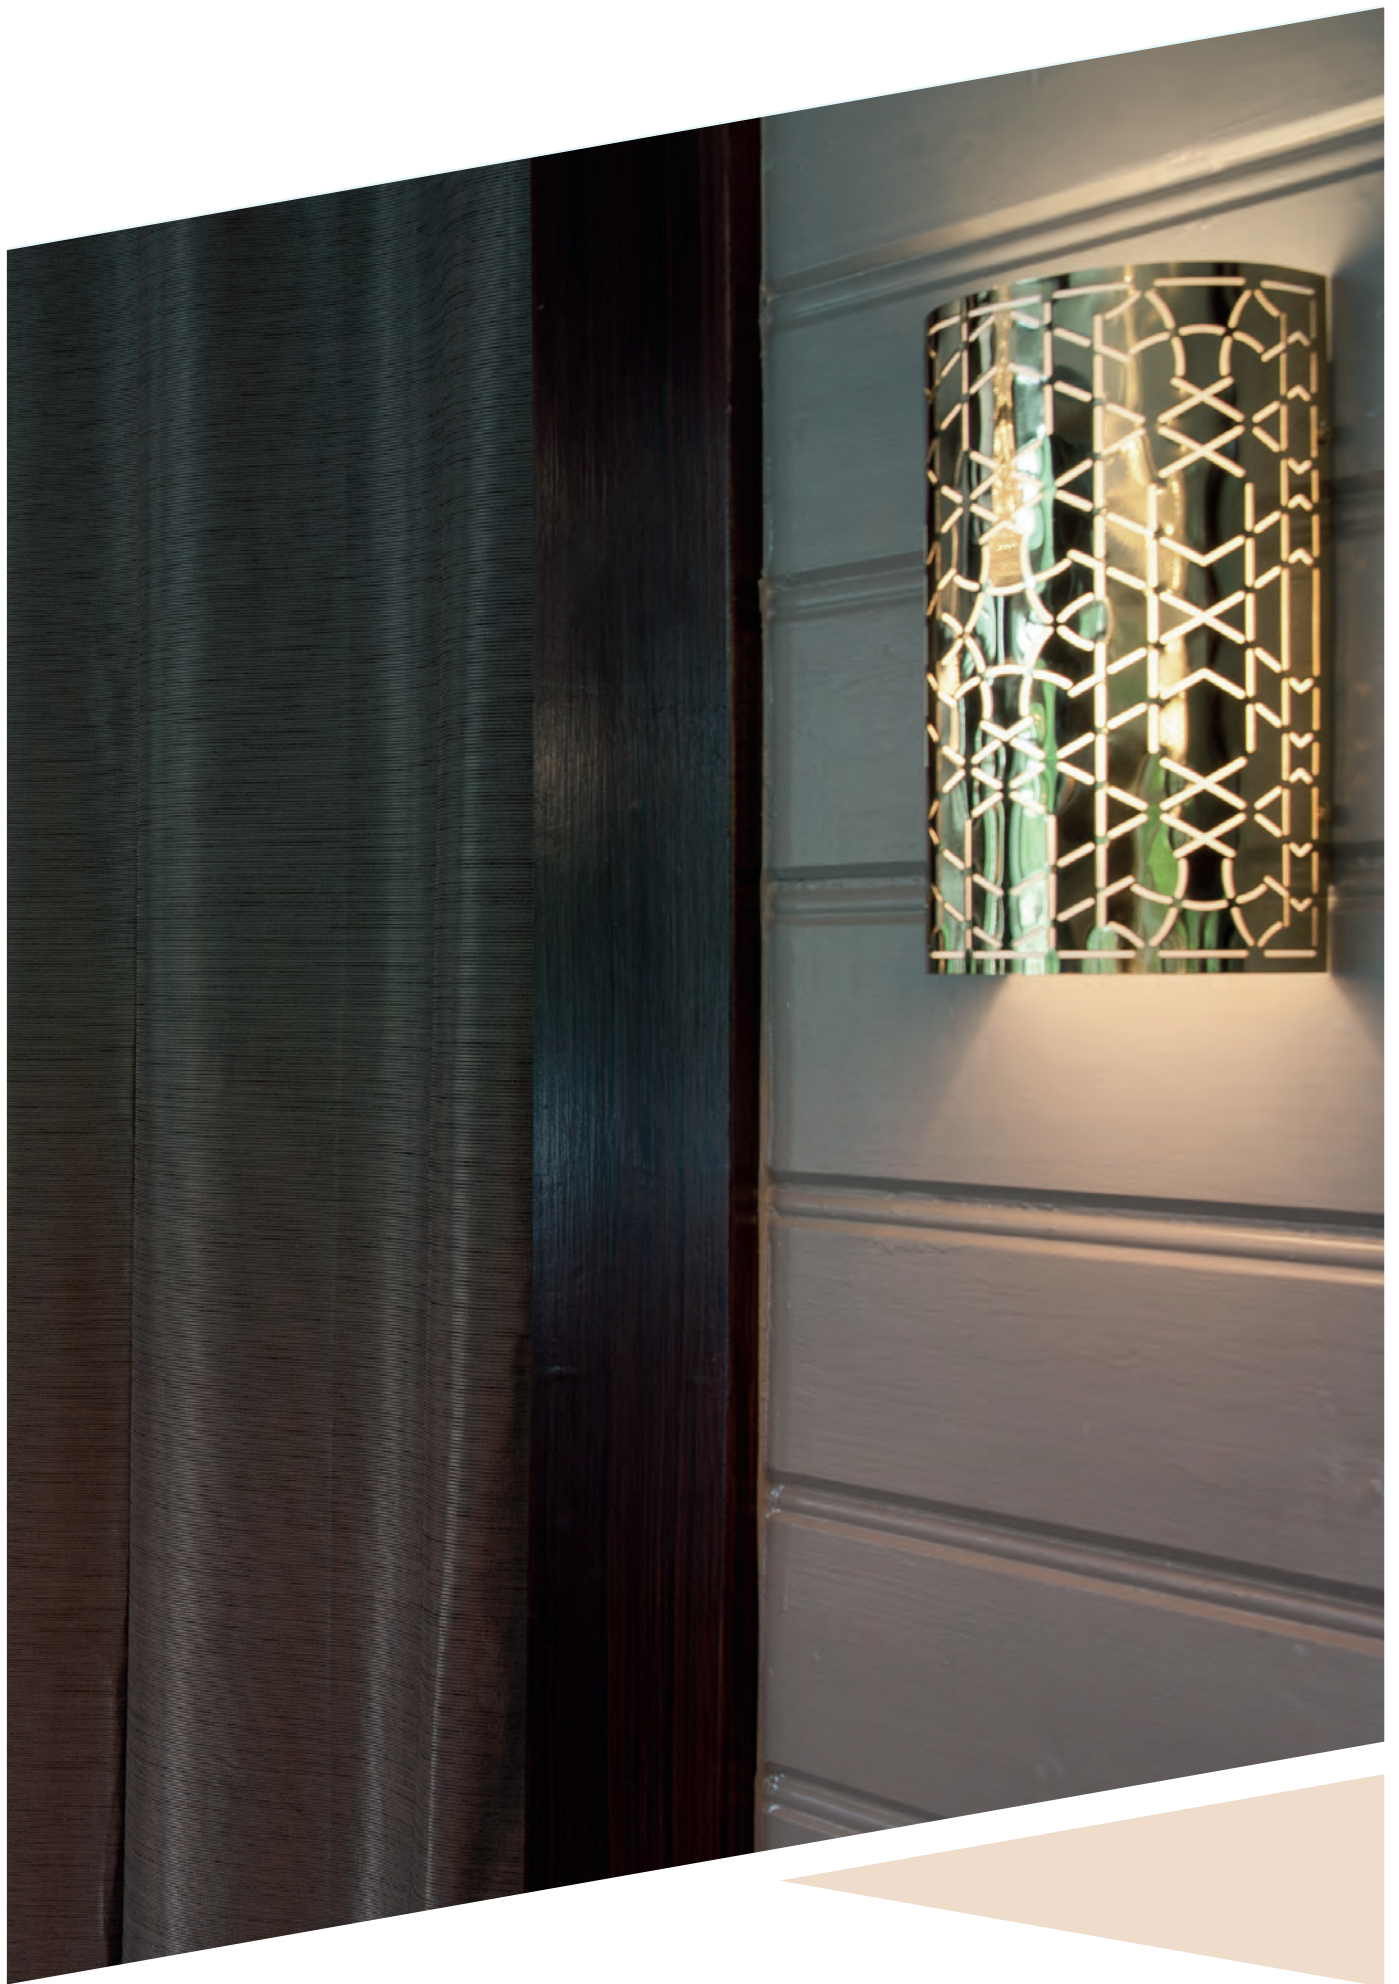

36
Flat White

105
Brass
colour

V5356

LEDRO

DESIGN: JOAKIM FIHN

Ledro is a smart and simple wall lamp with a flexible arm and a dimmable switch. The discrete and neat design makes Ledro suitable for any part of the home.