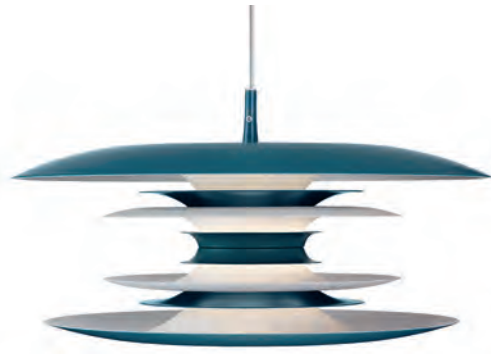

DIABLO

DESIGN: JOAKIM FIHN

Diablo is an exclusive series with pendants, floor, table and wall luminaire in classic designs. The pendant is created to frame the light in a soft and beautiful way. Enjoy it in five new inspiring colours.

Item no	T1166-
Ø mm	500 mm
Height	198 mm
Socket	E27
323,201 mm	
Max Watt	75W
Class	□
Energy Class	A++-E
Cord	3m White, 3m Black Textile (-421, -13)
Rec. light source	E27/DIM/700lm/360°
Incl. light source	No
Mounting	Cieling cup
Canopy	Custom colour

87 Pigeon blue