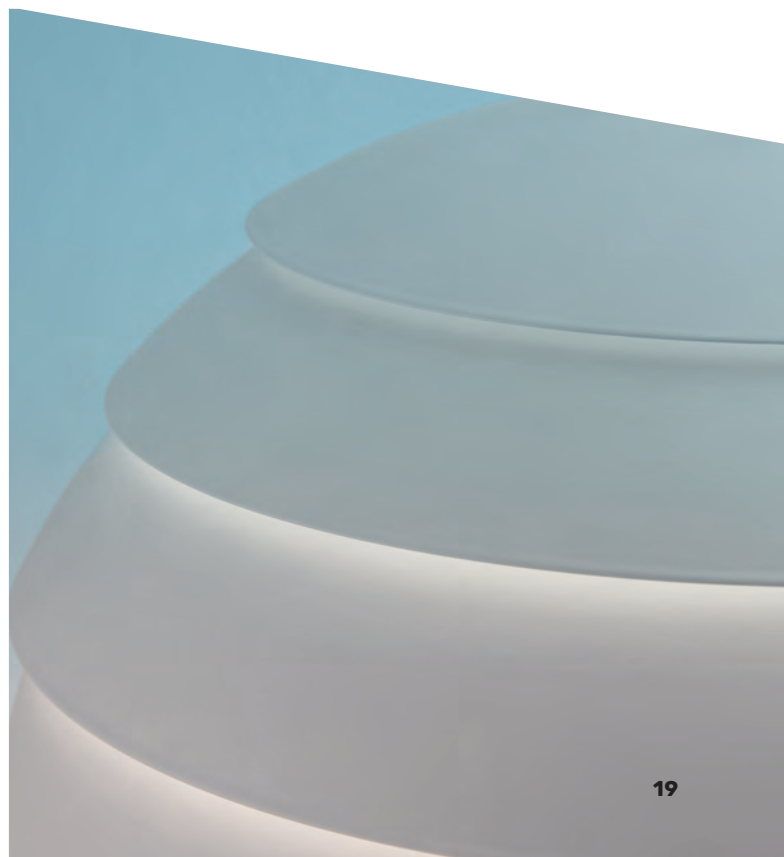

COVETTO

DESIGN: JOAKIM FIHN

The starting point was the creation of a hemispherical pendulum shape with good directional downlight. The scattering between the shades will be an important element in creating a vibrant surface.

T1023

Item no	T1023-
Ø mm	390 mm
Height	190 mm
Socket	E27
Max Watt	75W
Class	□
Energy Class	A++-E
Cord	3m White
Rec. light source	E27/DIM/700lm/360°
Incl. light source	No
Mounting	Cieling cup
Canopy	White Plastic