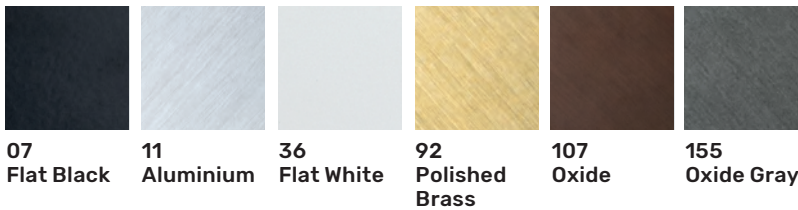

CATO

The creation of Cato is inspired from our Scandinavian heritage. The design is minimalistic and the materials are of highest quality. Cato brings the light from Varberg into the home.

Item no	B4751-
Height	484 mm
Socket	GU4
Incl. light source	Yes, A+
Source	LED
Dimmable	Ja
Max Watt	4W
Class	☐
Kelvin	2700
Energy Class	A++-A
Switch	Dimmer/Lamp Base
Rec. light source	GU4/MR11/DIM/280lm/30°