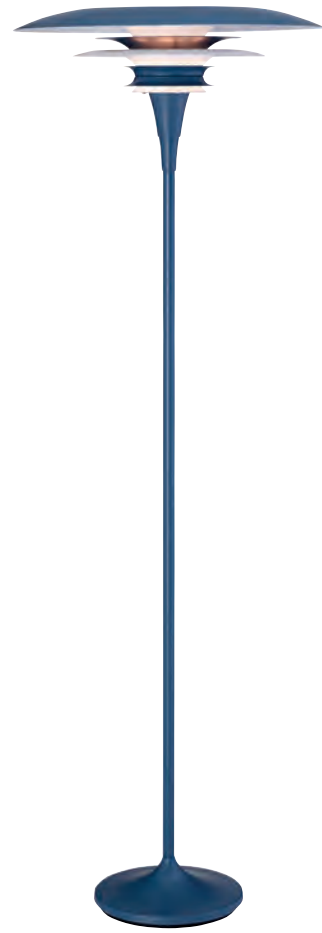

DIABLO

DESIGN: JOAKIM FIHN

The exclusive Diablo series includes pendants, wall, floor and table luminaire. The design is timeless and functional. The vivid expression of the Diablo floor lamp gives character and personality to the home.

G3366

Item no G3366
Ø mm 500 mm
Height 1492 mm
Socket E27
Max Watt 60W
Class ☐
Energy Class A++-E
Switch Switch/Cord
Rec. light source E27/700lm/360°
Incl. light source No