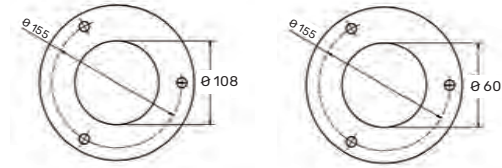

Base bracket

Tube for casted concrete, with holes for bolts for a montage of the post.

Item no	Ø Tube	H	Bollard
7037-01	108 mm	480 mm	7018, 7391, 7395, 7397