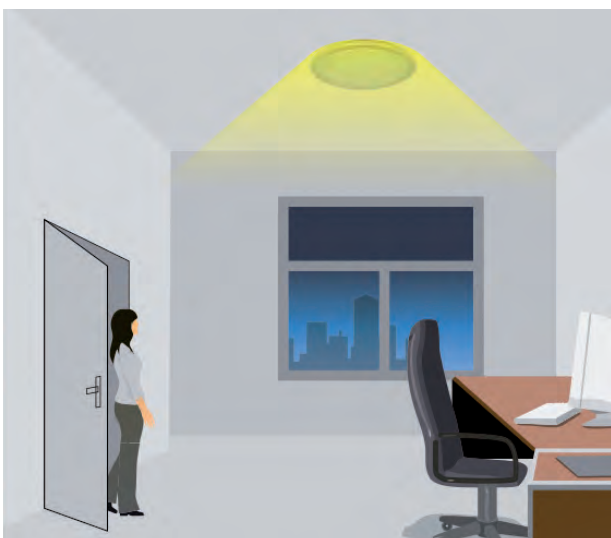

The sensor has a reach of two meters and triggers the luminaire when motion is detected within its reach.

The luminaire is switched off automatically if there is no motion within its reach for three minutes.