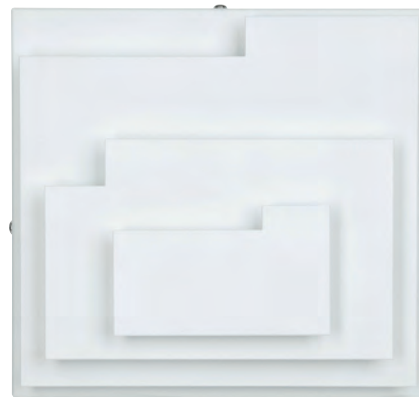

WALL LIGHT PIECES

DESIGN: FOLKFORM

Wall light pieces lifts the room with the stylish design and light it gives character to the wall.

Item no	V5074	V5075
Height	243 mm	271 mm
Width	258 mm	288 mm
Distance from wall	80 mm	80 mm
Int. light source	Yes	Yes
Source	LED	LED
Dimmable	Yes	Yes
Max Watt	11W	11W
Kelvin	3000K	3000K
Class	☐	☐
Energy Class	A+	A+
Mounting	Fixed installation	Fixed installation

V5074