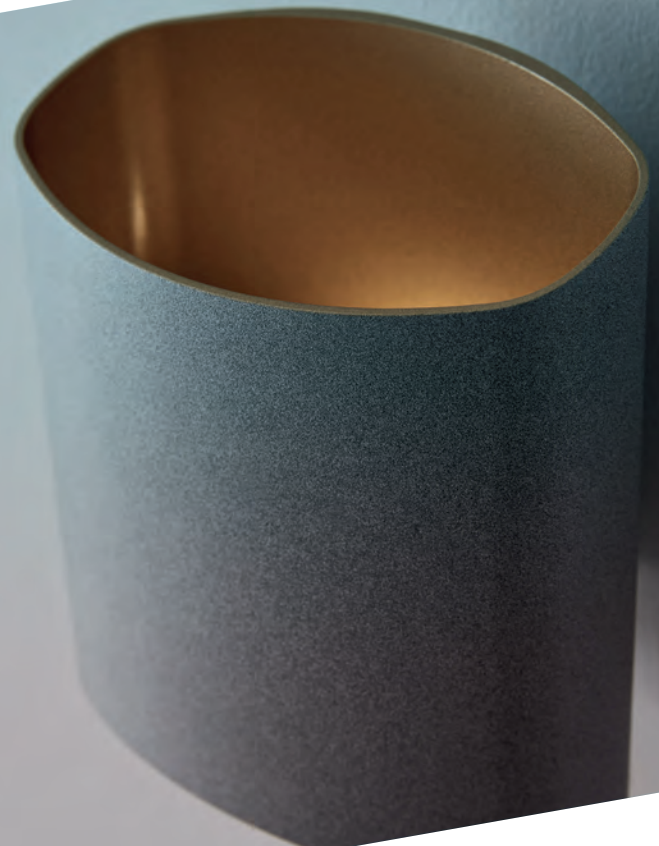

SINNE

DESIGN: JOAKIM FIHN

With basic thought in its classic elliptical shape, Sinne sits close to the wall and gives the impression of a more slim appearance. To give Sinne more personality, we have chosen to break up the elliptical shape with a certain angularity. The luminaire also has beveled ends which allow the fine inside to be visible. The inside is hand painted in a contrasting color to create depth, a more open inviting shape and pleasing light effect. The color range chosen is of an earthy and nature-like character to connect with nature. Sinne gives a decorative directed up and down light with at the scattering angle. The series is designed for halls, corridors and stairs and other spaces where a compact luminaire is desired.

Item no	V5836- Fixed inst.	V5837-
Length	170 mm	170 mm
Widht	135 mm	135 mm
Distance from wall	100 mm	100 mm
Socket	G9	G9
Incl. light source	Yes, integrated	No
Source	LED	LED
Dimmable	Yes	No
Max Watt	8W	10W
Class	□	□
Energy Class	A+	A++-E
Switch	Fixed installation	Switch/Cord
Rec. light source	G9/400lm	G9/400lm

V5826

21424
Sand
structure
/Antracit

21924
Concret
structure
/Antracit

23424
Concret
structure
/Brass

23524
Sand
structure
/Brass

23624
White
structure
/Brass

23724
White
structure
/Silver