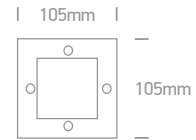

Outdoor Wall Recessed

Stainless steel / Brass

68001 | 1,6W | LED | Stainless steel

IP54

IP54

IP54

Order Code	Colour	Light Colour	CCT (K)	Watts	Input	Class	Concrete installation	Gypsum installation	Height	Box	Notes
68001/W	Stainless steel	Warm white	3000K	1,6W	230V	⊕	97x97mm	90x90mm	65mm	18	Complete with driver
68002/BS/W	Brass	Warm white	3000K	1,2W	230V	⊕	105x35mm	100x35mm	65mm	40	Complete with driver
68003/D	Stainless steel	Daylight	6000K	1,6W	230V	⊕	158x55mm	160x55mm	70mm	18	Complete with driver