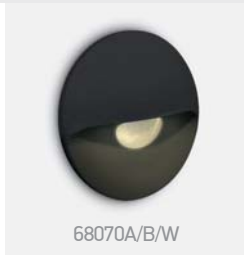

68070A/B/W