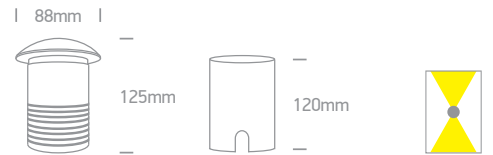

The Inground Medium Series GU10

69016G | 10W | MR16 | GU10 | Aluminium

IP67

IP67

IP67

Order Code	Colour	Watts	Input	Class					Notes
69016G	Aluminium	10W	100-240V		200cm	80mm	130mm+300mm drainage	18	1 gland
69016AG	Aluminium	10W	100-240V		200cm	80mm	130mm+300mm drainage	18	1 gland
69016BG	Aluminium	10W	100-240V		200cm	80mm	130mm+300mm drainage	18	1 gland