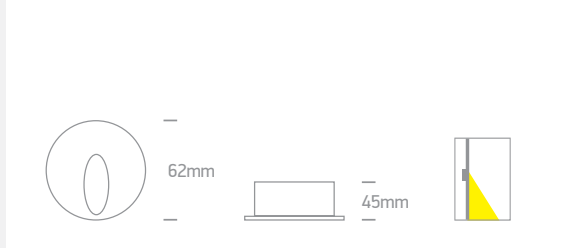

Order Code	Colour	Light Colour	CCT (K)	Watts	Input	Class					Notes
68030/W/W	White	Warm white	3000K	3W	100-240V		52mm	110mm	50mm	30	Complete with 700mA driver
68030/B/W	Black	Warm white	3000K	3W	100-240V		52mm	110mm	50mm	30	Complete with 700mA driver
68030/AL/W	Aluminium	Warm white	3000K	3W	100-240V		52mm	110mm	50mm	30	Complete with 700mA driver