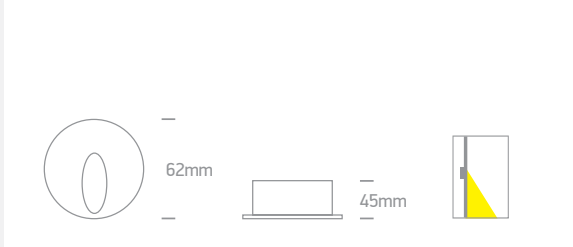

A-A++ 68030/AL/W

68030 | 3W | LED | Natural aluminium

LED BUILT IN