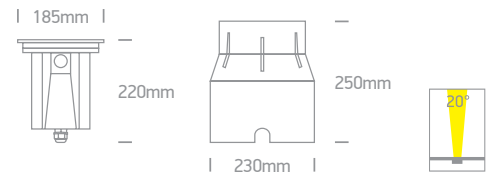

A-A⁺⁺

69054A | 30W | COB LED | Stainless steel 316 + tempered glass

TRIAC Dimmable.