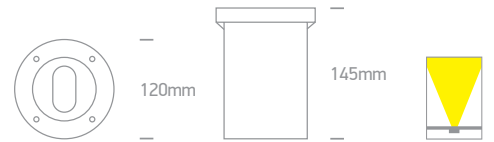

The GU10 Inground Adjustable Range

Stainless steel 316

69046G | 10W | MR16 | GU10 | Stainless steel 316

Removable light guide.

IP67

A-A

69048G | 10W | MR16 | GU10 | Stainless steel 316

Removable light guide.

IP67

A-A

Order Code	Colour	Watts	Input	Class					Notes
69046G	Stainless steel	10W	100-240V		200cm	115mm	160mm+300mm drainage	12	2 glands
69048G	Stainless steel	10W	100-240V		200cm	115mm	160mm+300mm drainage	12	2 glands