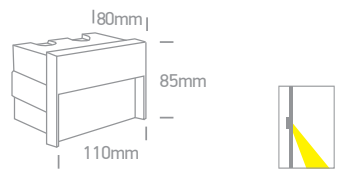

68052 | 4W | SMD 2835 | Die cast

Supplied with box for concrete installation.