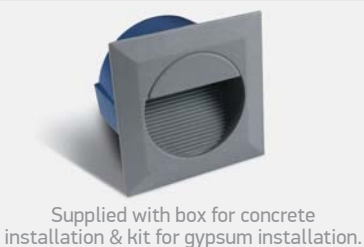

Outdoor Dark Light Wall Recessed

Die cast

A-A**

A-A**

A-A**

A-A**

Order Code	Colour	Light Colour	CCT (K)	Watts	Input	Class				Notes
68022/G/W	Grey	Warm white	3000K	1,4W	230V		105mm	70mm	24	AC LED
68024/G/W	Grey	Warm white	3000K	1,4W	230V		105mm	70mm	24	AC LED
68012/B/W	Black	Warm white	3000K	1,5W	230V		80x120mm	90mm	24	AC LED
68012/G/D	Grey	Daylight	6000K	1,5W	230V		80x120mm	90mm	24	AC LED
68012/G/W	Grey	Warm white	3000K	1,5W	230V		80x120mm	90mm	24	AC LED
68016/B/W	Black	Warm white	3000K	2W	230V		170x120mm	90mm	18	AC LED
68016/G/W	Grey	Warm white	3000K	2W	230V		170x120mm	90mm	18	AC LED