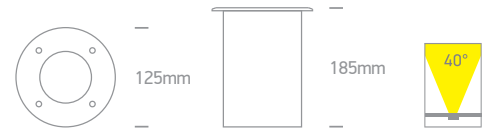

The COB Inground Range

10-35W

A-A++

IP67

69040 | 10W | COB LED | Stainless steel 316

A-A++

IP67

69050 | 20W | COB LED | Stainless steel 316 + tempered glass