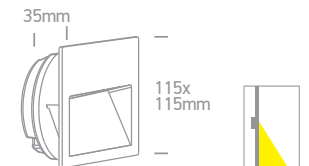

68068A/G/W

68068C | 6W | SMD 2835 | Die cast

Supplied with box for concrete installation.