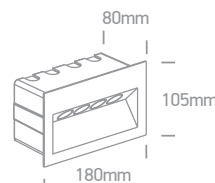

Supplied with box for concrete installation.