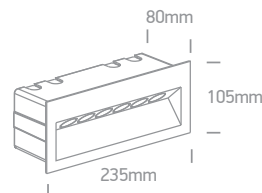

Order Code	Colour	Light Colour	CCT (K)	Watts	Lumen (lm)	Input	Class	⚡	↕	📦	Notes
68046/W/W	White	Warm white	3000K	2x1W	140lm	100-240V	⊕	100x100mm	100mm	20	Complete with 350mA driver
68046/AN/W	Anthracite	Warm white	3000K	2x1W	140lm	100-240V	⊕	100x100mm	100mm	20	Complete with 350mA driver
68046/G/W	Grey	Warm white	3000K	2x1W	140lm	100-240V	⊕	100x100mm	100mm	20	Complete with 350mA driver
68048/W/W	White	Warm white	3000K	4x1W	280lm	100-240V	⊕	170x90mm	100mm	12	Complete with 350mA driver
68048/AN/W	Anthracite	Warm white	3000K	4x1W	280lm	100-240V	⊕	170x90mm	100mm	12	Complete with 350mA driver
68048/G/W	Grey	Warm white	3000K	4x1W	280lm	100-240V	⊕	170x90mm	100mm	12	Complete with 350mA driver
68050/W/W	White	Warm white	3000K	6x1W	420lm	100-240V	⊕	220x90mm	100mm	8	Complete with 350mA driver
68050/AN/W	Anthracite	Warm white	3000K	6x1W	420lm	100-240V	⊕	220x90mm	100mm	8	Complete with 350mA driver
68050/G/W	Grey	Warm white	3000K	6x1W	420lm	100-240V	⊕	220x90mm	100mm	8	Complete with 350mA driver