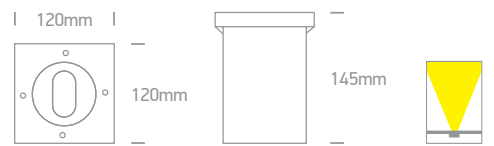

A-A

Order Code	Colour	Watts	Input	Class					Notes
69046G	Stainless steel	10W	100-240V		200cm	115mm	160mm+300mm drainage	12	2 glands
69048G	Stainless steel	10W	100-240V		200cm	115mm	160mm+300mm drainage	12	2 glands