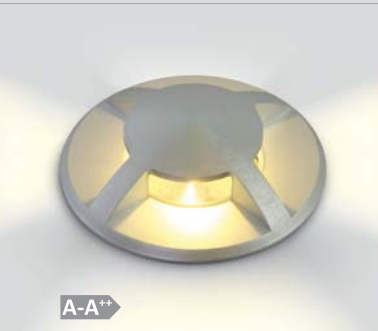

The Inground Medium Series GU10

69016G | 10W | MR16 | GU10 | Aluminium

IP67

IP67

IP67

Order Code	Colour	Watts	Input	Class					Notes
69016G	Aluminium	10W	100-240V		200cm	80mm	130mm+300mm drainage	18	1 gland
69016AG	Aluminium	10W	100-240V		200cm	80mm	130mm+300mm drainage	18	1 gland
69016BG	Aluminium	10W	100-240V		200cm	80mm	130mm+300mm drainage	18	1 gland