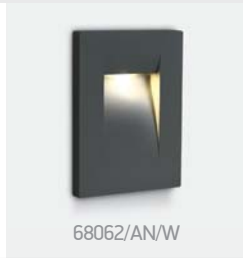

68066/AN/W

68064/G/W

68062/G/W

Outdoor Dark Light Wall Recessed

Die cast

A-A+ 68062/W/W

68062 | 3,6W | LED | Die cast

Supplied with box for concrete installation.