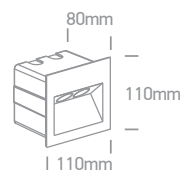

Supplied with box for concrete installation.