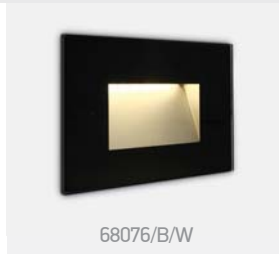

The Glass Face Recessed Lights

A-A+ 68076/W/W

new
DARK LIGHT
IP65

68076 | 4W | SMD LED | Glass + metal

Supplied with box for concrete installation.

LED BUILT IN
80 CRI
CE
2 YEAR

68076/B/W

A-A+ 68076A/W/W