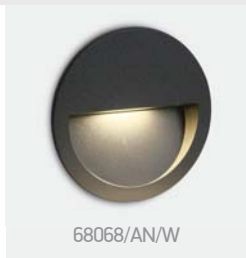

Outdoor Dark Light Wall Recessed

Die cast

A-A+ 68068/W/W

68068 | 3W | SMD 2835 | Die cast

Supplied with box for concrete installation.

68068/AN/W

68068/G/W

A-A+ 68068A/W/W