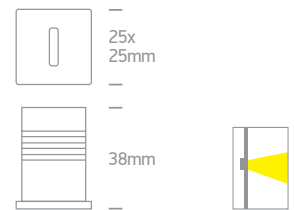

68004B | 1W | LED | Die cast

Driver can not pass through the cutout hole.

new
DARK LIGHT
IP20

68004B/B/W

68004B/AL/W

Order Code	Colour	Light Colour	CCT (K)	Watts	Lumen (lm)	Input	Class	⏏	🔧	⏏	📦	Notes
68070A/W/W	White	Warm white	3000K	1W	60lm	350mA	III	40cm	20mm	45mm	100	Requires 350mA driver
68070A/B/W	Black	Warm white	3000K	1W	60lm	350mA	III	40cm	20mm	45mm	100	Requires 350mA driver
68070A/AL/W	Aluminium	Warm white	3000K	1W	60lm	350mA	III	40cm	20mm	45mm	100	Requires 350mA driver
68004B/W/W	White	Warm white	3000K	1W	50lm	350mA	III	40cm	20mm	50mm	100	Requires 350mA driver
68004B/B/W	Black	Warm white	3000K	1W	50lm	350mA	III	40cm	20mm	50mm	100	Requires 350mA driver
68004B/AL/W	Aluminium	Warm white	3000K	1W	50lm	350mA	III	40cm	20mm	50mm	100	Requires 350mA driver