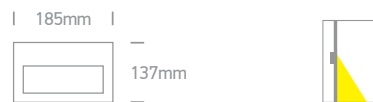

A-A**

Order Code	Colour	Light Colour	CCT (K)	Watts	Input	Class				Notes
68022/G/W	Grey	Warm white	3000K	1,4W	230V		105mm	70mm	24	AC LED
68024/G/W	Grey	Warm white	3000K	1,4W	230V		105mm	70mm	24	AC LED
68012/B/W	Black	Warm white	3000K	1,5W	230V		80x120mm	90mm	24	AC LED
68012/G/D	Grey	Daylight	6000K	1,5W	230V		80x120mm	90mm	24	AC LED
68012/G/W	Grey	Warm white	3000K	1,5W	230V		80x120mm	90mm	24	AC LED
68016/B/W	Black	Warm white	3000K	2W	230V		170x120mm	90mm	18	AC LED
68016/G/W	Grey	Warm white	3000K	2W	230V		170x120mm	90mm	18	AC LED