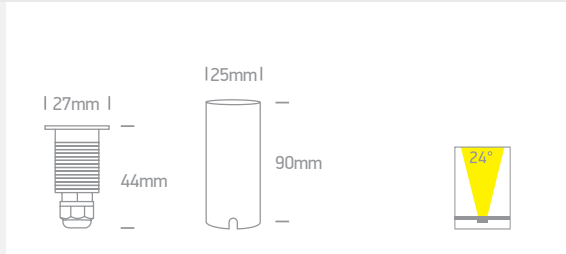

69042M | 1W/2W | LED | Aluminium | 1W@350mA / 2W@700mA

new
IP67

LED BUILT IN
80 CRI
DIMMABLE
IK08
CE
2 YEAR