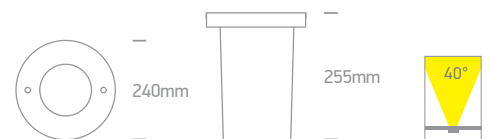

Order Code	Colour	Light Colour	CCT (K)	Watts	Lumen (lm)	Beam Angle	Input	Class	⏏	⚡	⏏	📦	Notes
69040/W	Stainless steel	Warm white	3000K	10W	700lm	40°	230V	⏏	50cm	106mm	185mm+300mm drainage	6	Complete with 250mA driver
69050/W	Stainless steel	Warm white	3000K	20W	1800lm	25°	230V	⏏	200cm	132mm	200mm+300mm drainage	6	AC LED
69050A/W	Stainless steel	Warm white	3000K	20W	1800lm	25°	230V	⏏	200cm	132mm	200mm+300mm drainage	6	AC LED
69026/C	Stainless steel	Cool white	4000K	35W	2800lm	40°	100-240V	⏏	50cm	220mm	255mm+300mm drainage	4	Complete with 1000mA driver