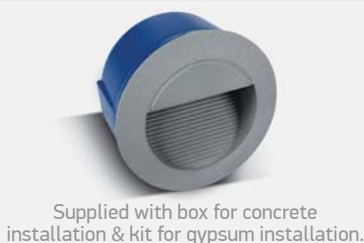

Outdoor Dark Light Wall Recessed

Die cast

A-A**

A-A**

A-A**

A-A**

Order Code	Colour	Light Colour	CCT (K)	Watts	Input	Class				Notes
68022/G/W	Grey	Warm white	3000K	1,4W	230V		105mm	70mm	24	AC LED
68024/G/W	Grey	Warm white	3000K	1,4W	230V		105mm	70mm	24	AC LED
68012/B/W	Black	Warm white	3000K	1,5W	230V		80x120mm	90mm	24	AC LED
68012/G/D	Grey	Daylight	6000K	1,5W	230V		80x120mm	90mm	24	AC LED
68012/G/W	Grey	Warm white	3000K	1,5W	230V		80x120mm	90mm	24	AC LED
68016/B/W	Black	Warm white	3000K	2W	230V		170x120mm	90mm	18	AC LED
68016/G/W	Grey	Warm white	3000K	2W	230V		170x120mm	90mm	18	AC LED