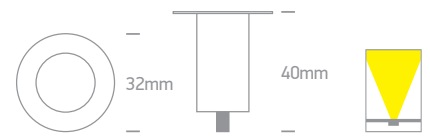

Order Code	Colour	Light Colour	CCT (K)	Watts	Input	Class	⚡	🔩	⏏	📦	Notes
69003/W	Aluminium	Warm white	3000K	3x0,6W	230V	□	2m/2m	33mm	80mm	8	-
69003/GR	Aluminium	Green	-	3x0,6W	230V	□	2m/2m	33mm	80mm	8	-
69002/BL	Stainless steel	Blue	-	10x0,2W	100-240V	□	900cm	26mm	50mm	12	Complete with driver
69002/RGB	Stainless steel	RGB	-	10x0,2W	100-240V	□	900cm	26mm	50mm	12	Complete with driver