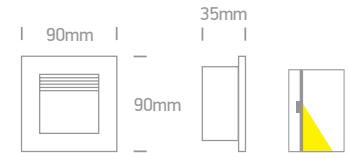

68008 | 1W | LED | Die cast

For concrete installation, order 68008/BOX.