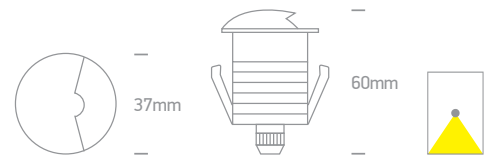

69042B | 1W | SMD LED | Natural aluminium

Supplied with box for concrete installation.