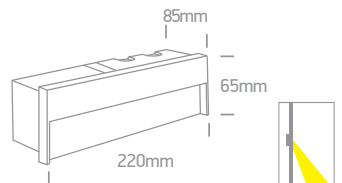

Outdoor Decorative Wall Recessed

Die cast

68052 | 4W | SMD 2835 | Die cast

Supplied with box for concrete installation.

68052A | 5W | SMD 2835 | Die cast

Supplied with box for concrete installation.

Order Code	Colour	Light Colour	CCT (K)	Watts	Lumen (lm)	Input	Class	Concrete installation	Gypsum installation	Height	Box	Notes
68052/W/W	White	Warm white	3000K	4W	400lm	100-240V	Ⓟ	100x70mm	95x70mm	80mm	20	Complete with 350mA driver
68052/AN/W	Anthracite	Warm white	3000K	4W	400lm	100-240V	Ⓟ	100x70mm	95x70mm	80mm	20	Complete with 350mA driver
68052/G/W	Grey	Warm white	3000K	4W	400lm	100-240V	Ⓟ	100x70mm	95x70mm	80mm	20	Complete with 350mA driver
68052A/W/W	White	Warm white	3000K	5W	500lm	100-240V	Ⓟ	205x54mm	205x50mm	80mm	18	Complete with 350mA driver
68052A/AN/W	Anthracite	Warm white	3000K	5W	500lm	100-240V	Ⓟ	205x54mm	205x50mm	80mm	18	Complete with 350mA driver