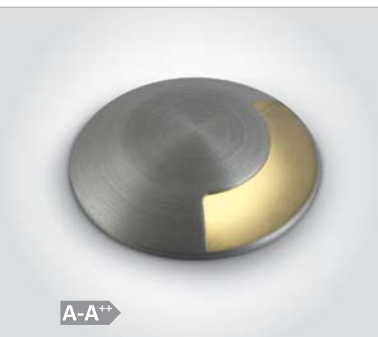

69042A | 1W | SMD LED | Natural aluminium

Supplied with box for concrete installation.