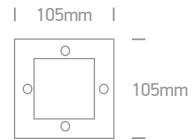

68001 | 1,6W | LED | Stainless steel