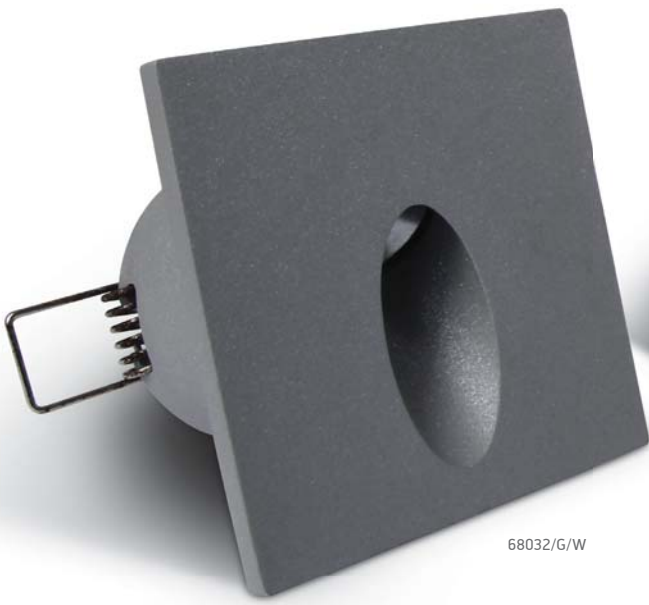

Indoor/Outdoor Dark Light Wall Recessed

68032 | 3W | LED | Die cast

new
DARK LIGHT
IP54

Supplied with box for concrete installation.

68032 | 3W | LED | Die cast

DARK LIGHT
IP54

Supplied with box for concrete installation.

68032 | 3W | LED | Natural aluminium

DARK LIGHT
IP54

Supplied with box for concrete installation.

Order Code	Colour	Light Colour	CCT (K)	Watts	Input	Class					Notes
68032/B/W	Black	Warm white	3000K	3W	100-240V		52mm	110mm	50mm	30	Complete with 700mA driver
68032/G/W	Grey	Warm white	3000K	3W	100-240V		52mm	110mm	50mm	30	Complete with 700mA driver
68032/AL/W	Aluminium	Warm white	3000K	3W	100-240V		52mm	110mm	50mm	30	Complete with 700mA driver