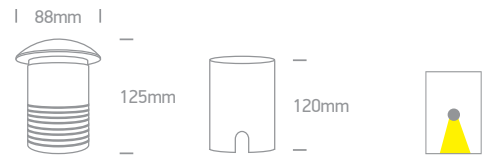

The Inground Medium Series GU10

69016G | 10W | MR16 | GU10 | Aluminium

IP67

69016AG | 10W | MR16 | GU10 | Aluminium

IP67

69016BG | 10W | MR16 | GU10 | Aluminium

IP67

Order Code	Colour	Watts	Input	Class					Notes
69016G	Aluminium	10W	100-240V		200cm	80mm	130mm+300mm drainage	18	1 gland
69016AG	Aluminium	10W	100-240V		200cm	80mm	130mm+300mm drainage	18	1 gland
69016BG	Aluminium	10W	100-240V		200cm	80mm	130mm+300mm drainage	18	1 gland