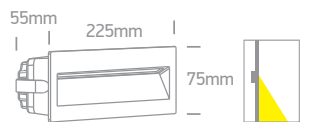

68068C/AN/W

68068C/B/W

68068C/G/W

Order Code	Colour	Light Colour	CCT (K)	Watts	Lumen (lm)	Input	Class	Concrete installation	Gypsum installation	Height	Box	Notes
68068/W/W	White	Warm white	3000K	3W	300lm	100-240V	⊕	110mm	100mm	60mm	24	Complete with 350mA driver
68068/AN/W	Anthracite	Warm white	3000K	3W	300lm	100-240V	⊕	110mm	100mm	60mm	24	Complete with 350mA driver
68068/G/W	Grey	Warm white	3000K	3W	300lm	100-240V	⊕	110mm	100mm	60mm	24	Complete with 350mA driver
68068A/W/W	White	Warm white	3000K	3W	300lm	100-240V	⊕	110x110mm	100mm	60mm	24	Complete with 350mA driver
68068A/AN/W	Anthracite	Warm white	3000K	3W	300lm	100-240V	⊕	110x110mm	100mm	60mm	24	Complete with 350mA driver
68068A/B/W	Black	Warm white	3000K	3W	300lm	100-240V	⊕	110x110mm	100mm	60mm	24	Complete with 350mA driver
68068A/G/W	Grey	Warm white	3000K	3W	300lm	100-240V	⊕	110x110mm	100mm	60mm	24	Complete with 350mA driver
68068C/W/W	White	Warm white	3000K	6W	550lm	100-240V	⊕	220x70mm	210x60mm	80mm	12	Complete with 350mA driver
68068C/AN/W	Anthracite	Warm white	3000K	6W	550lm	100-240V	⊕	220x70mm	210x60mm	80mm	12	Complete with 350mA driver
68068C/B/W	Black	Warm white	3000K	6W	550lm	100-240V	⊕	220x70mm	210x60mm	80mm	12	Complete with 350mA driver
68068C/G/W	Grey	Warm white	3000K	6W	550lm	100-240V	⊕	220x70mm	210x60mm	80mm	12	Complete with 350mA driver