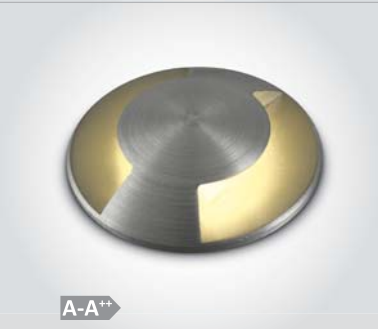

69042B | 1W | SMD LED | Natural aluminium

Supplied with box for concrete installation.