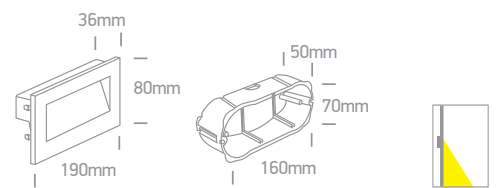

new
DARK LIGHT
IP65

68076A | 5W | SMD LED | Glass + metal

Supplied with box for concrete installation.

LED BUILT IN
80 CRI
CE
2 YEAR

68076A/B/W

Order Code	Colour	Light Colour	CCT (K)	Watts	Lumen (lm)	Input	Class	Concrete installation	Gypsum installation	↑ ↓	📦	Notes
68076/W/W	White	Warm white	3000K	4W	300lm	230V	☐	115x70mm	2x68mm	55mm	12	AC LED
68076/B/W	Black	Warm white	3000K	4W	300lm	230V	☐	115x70mm	2x68mm	55mm	12	AC LED
68076A/W/W	White	Warm white	3000K	5W	350lm	230V	☐	160x70mm	3x68mm	55mm	12	AC LED
68076A/B/W	Black	Warm white	3000K	5W	350lm	230V	☐	160x70mm	3x68mm	55mm	12	AC LED