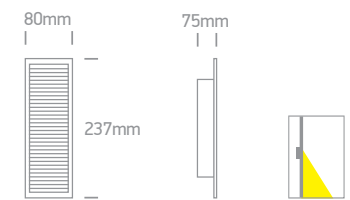

68008 | 1W | LED | Die cast

For concrete installation, order 68008/BOX.