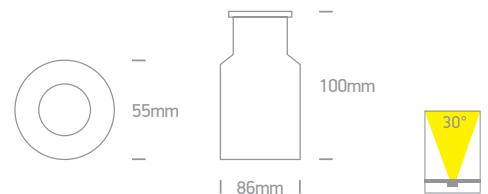

A-A++

IP67

69012 | 3W | COB LED | Stainless steel 316