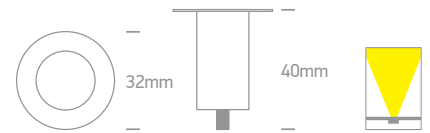

69002/RGB | 10x0,2W | LED | Stainless steel 304