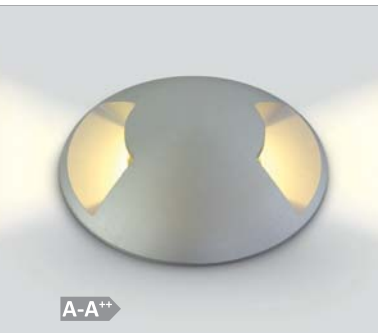

The Inground Medium Series GU10

IP67

IP67

IP67

Order Code	Colour	Watts	Input	Class					Notes
69016G	Aluminium	10W	100-240V		200cm	80mm	130mm+300mm drainage	18	1 gland
69016AG	Aluminium	10W	100-240V		200cm	80mm	130mm+300mm drainage	18	1 gland
69016BG	Aluminium	10W	100-240V		200cm	80mm	130mm+300mm drainage	18	1 gland