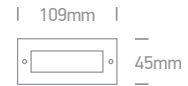

Outdoor Wall Recessed

Stainless steel / Brass

IP54

IP54

IP54

Order Code	Colour	Light Colour	CCT (K)	Watts	Input	Class	Concrete installation	Gypsum installation	Height	Box	Notes
68001/W	Stainless steel	Warm white	3000K	1,6W	230V	⊕	97x97mm	90x90mm	65mm	18	Complete with driver
68002/BS/W	Brass	Warm white	3000K	1,2W	230V	⊕	105x35mm	100x35mm	65mm	40	Complete with driver
68003/D	Stainless steel	Daylight	6000K	1,6W	230V	⊕	158x55mm	160x55mm	70mm	18	Complete with driver