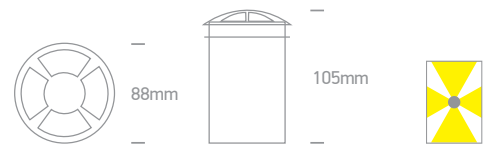

A-A⁺⁺

69016B | 3W | LED | Aluminium