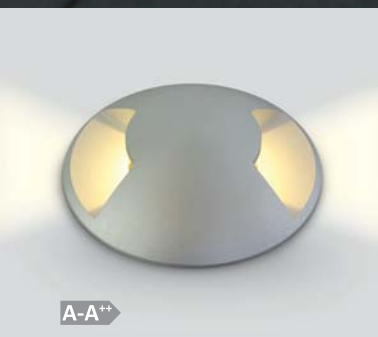

The Inground Medium Series 3W Aluminium

A-A⁺⁺

69016 | 3W | LED | Aluminium

IP67