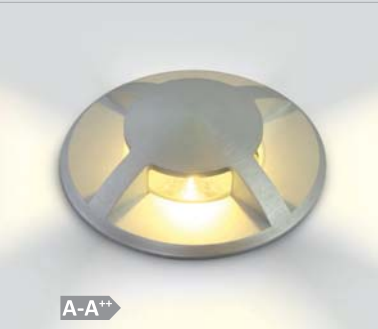

The Inground Medium Series 3W Aluminium

A-A⁺⁺

69016 | 3W | LED | Aluminium

IP67

A-A⁺⁺

69016A | 3W | LED | Aluminium

IP67

A-A⁺⁺