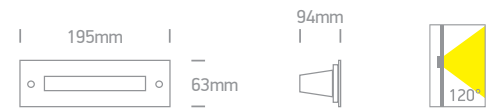

Wall Recessed Pro Range

68058 | 3,7W | SMD LED | Stainless steel 316

IP65

A-A

68060 | 6,7W | SMD LED | Die cast

DARK LIGHT
IP65

A-A

Order Code	Colour	Light Colour	CCT (K)	Watts	Lumen (lm)	Beam Angle	Input	Class	⚡	🔧	📏	📦	Notes
68058/W	Stainless steel	Warm white	3000K	3,7W	46lm	120°	230V	Ⓛ	50cm	180x58mm	97mm	12	Complete with driver
68060/W	Grey	Warm white	3000K	6,7W	56lm	120°	230V	Ⓛ	50cm	240x70mm	88mm	8	Complete with driver