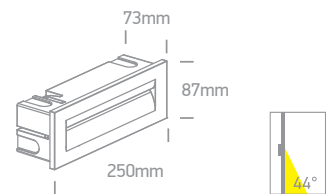

68066 | 8,5W | SMD LED | Die cast

Supplied with box for concrete installation.

68066/AN/W

68066/G/W

Order Code	Colour	Light Colour	CCT (K)	Watts	Lumen (lm)	Beam Angle	Input	Class	Concrete installation	Gypsum installation	Height	Width	Notes
68062/W/W	White	Warm white	3000K	3,6W	100lm	53°	100-240V	Ⓢ	62x97mm	60x95mm	65mm	24	Complete with 350mA driver
68062/AN/W	Anthracite	Warm white	3000K	3,6W	100lm	53°	100-240V	Ⓢ	62x97mm	60x95mm	65mm	24	Complete with 350mA driver
68062/G/W	Grey	Warm white	3000K	3,6W	100lm	53°	100-240V	Ⓢ	62x97mm	60x95mm	65mm	24	Complete with 350mA driver
68064/W/W	White	Warm white	3000K	3,6W	85lm	44°	100-240V	Ⓢ	97x62mm	95x60mm	65mm	24	Complete with 350mA driver
68064/AN/W	Anthracite	Warm white	3000K	3,6W	85lm	44°	100-240V	Ⓢ	97x62mm	95x60mm	65mm	24	Complete with 350mA driver
68064/G/W	Grey	Warm white	3000K	3,6W	85lm	44°	100-240V	Ⓢ	97x62mm	95x60mm	65mm	24	Complete with 350mA driver
68066/W/W	White	Warm white	3000K	8,5W	160lm	44°	100-240V	Ⓢ	238x74mm	238x74mm	80mm	12	Complete with 500mA driver
68066/AN/W	Anthracite	Warm white	3000K	8,5W	160lm	44°	100-240V	Ⓢ	238x74mm	238x74mm	80mm	12	Complete with 500mA driver
68066/G/W	Grey	Warm white	3000K	8,5W	160lm	44°	100-240V	Ⓢ	238x74mm	238x74mm	80mm	12	Complete with 500mA driver