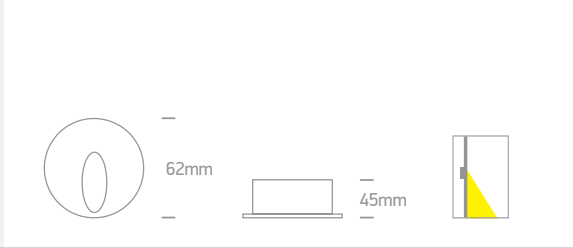

68030 | 3W | LED | Aluminium

LED BUILT IN