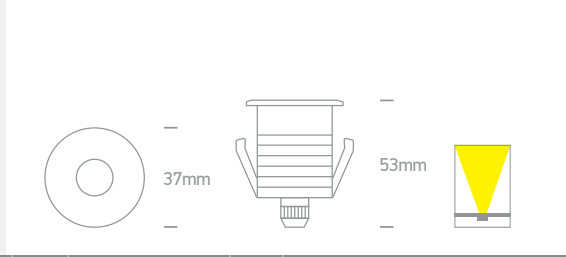

IP67

LED BUILT IN
85 CRI
DIMMABLE
IK08
CE
2 YEAR

Order Code	Colour	Light Colour	CCT (K)	Watts	Lumen (lm)	Beam Angle	Input	Class	S	Gypsum/Decking	Concrete	Decking	Concrete	Notes
69042M/AL/W	Aluminium	Warm white	3000K	1W/2W	150lm	24°	350mA/700mA	II	200cm	22mm	26mm	60mm	95+300mm drainage	50 Requires 350mA/700mA driver
69042/AL/W	Aluminium	Warm white	3000K	1W	80lm	-	350mA	II	200cm	30mm	35mm	80mm	95+300mm drainage	50 Requires 350mA driver