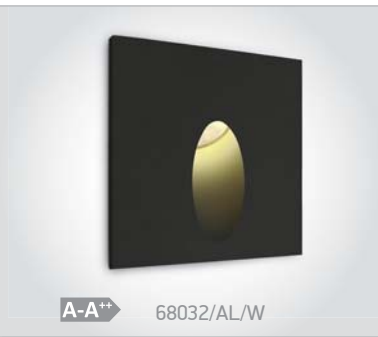

Indoor/Outdoor Dark Light Wall Recessed

68032 | 3W | LED | Die cast

new
DARK LIGHT
IP54

Supplied with box for concrete installation.