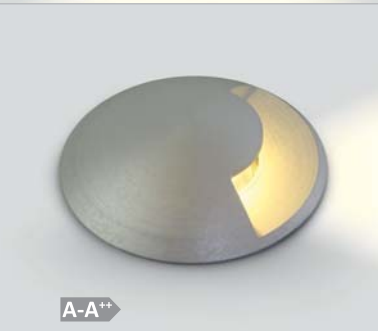

The Inground Medium Series GU10

69016G | 10W | MR16 | GU10 | Aluminium

IP67

69016AG | 10W | MR16 | GU10 | Aluminium

IP67

69016BG | 10W | MR16 | GU10 | Aluminium

IP67

Order Code	Colour	Watts	Input	Class					Notes
69016G	Aluminium	10W	100-240V		200cm	80mm	130mm+300mm drainage	18	1 gland
69016AG	Aluminium	10W	100-240V		200cm	80mm	130mm+300mm drainage	18	1 gland
69016BG	Aluminium	10W	100-240V		200cm	80mm	130mm+300mm drainage	18	1 gland