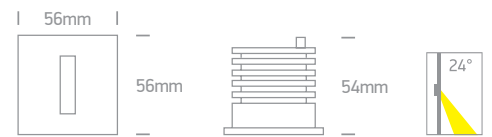

A-A++ 68004A/W/W

68004A | 1W | COB LED | Aluminium