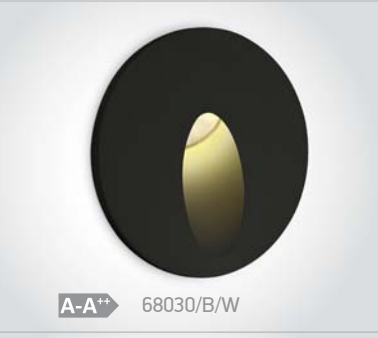

A-A++ 68030/W/W

68030 | 3W | LED | Aluminium

LED BUILT IN