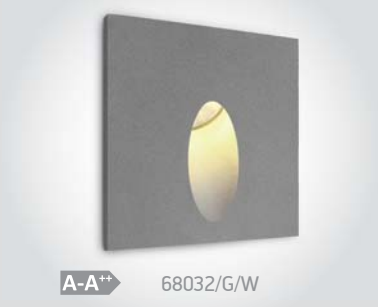

68032 | 3W | LED | Die cast

DARK LIGHT
IP54

Supplied with box for concrete installation.