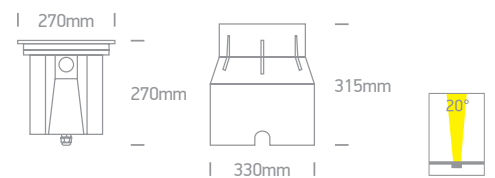

TRIAC Dimmable.

IP67[°]

1 gland + connection box.

Order Code	Colour	Light Colour	CCT (K)	Watts	Lumen (lm)	Beam Angle	Input	Class					Notes
69054/W	Stainless steel	Warm white	3000K	15W	840lm	20°	230V		200cm	230mm	270mm+300mm drainage	2	AC LED
69054A/W	Stainless steel	Warm white	3000K	30W	2000lm	20°	230V		200cm	330mm	330mm+300mm drainage	1	AC LED