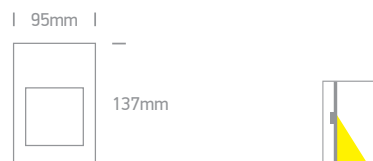

Outdoor Dark Light Wall Recessed

Die cast

A-A**

A-A**

68012 | 1,5W | LED | Die cast

A-A**

A-A**

Order Code	Colour	Light Colour	CCT (K)	Watts	Input	Class				Notes
68022/G/W	Grey	Warm white	3000K	1,4W	230V		105mm	70mm	24	AC LED
68024/G/W	Grey	Warm white	3000K	1,4W	230V		105mm	70mm	24	AC LED
68012/B/W	Black	Warm white	3000K	1,5W	230V		80x120mm	90mm	24	AC LED
68012/G/D	Grey	Daylight	6000K	1,5W	230V		80x120mm	90mm	24	AC LED
68012/G/W	Grey	Warm white	3000K	1,5W	230V		80x120mm	90mm	24	AC LED
68016/B/W	Black	Warm white	3000K	2W	230V		170x120mm	90mm	18	AC LED
68016/G/W	Grey	Warm white	3000K	2W	230V		170x120mm	90mm	18	AC LED