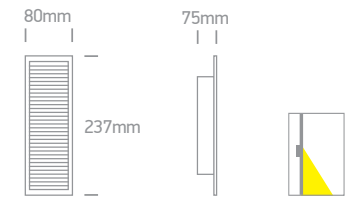

For concrete installation, order 68008/BOX.

68008/G/BL

DARK LIGHT
 IP20
 2 YEAR
 LED BUILT IN
 DIMMABLE
 QUICK FIX
 CE
offer

68008/BOX

Order Code	Colour	Light Colour	CCT (K)	Watts	Input	Class					Notes
68005/G/D	Grey	Daylight	6000K	1W	350mA		50cm	73x73mm	40mm	50	Requires 350mA driver
68005/G/W	Grey	Warm white	3000K	1W	350mA		50cm	73x73mm	40mm	50	Requires 350mA driver
68005/G/BL	Grey	Blue	-	1W	350mA		50cm	73x73mm	40mm	50	Requires 350mA driver
68005/G/GR	Grey	Green	-	1W	350mA		50cm	73x73mm	40mm	50	Requires 350mA driver
68008/G/D	Grey	Daylight	6000K	1W	350mA		50cm	65x212mm	90mm	20	Requires 350mA driver
68008/G/W	Grey	Warm white	3000K	1W	350mA		50cm	65x212mm	90mm	20	Requires 350mA driver
68008/G/BL	Grey	Blue	-	1W	350mA		50cm	65x212mm	90mm	20	Requires 350mA driver

Outdoor Decorative Wall Recessed

Die cast

68052 | 4W | SMD 2835 | Die cast

Supplied with box for concrete installation.

68052A | 5W | SMD 2835 | Die cast

Supplied with box for concrete installation.

Order Code	Colour	Light Colour	CCT (K)	Watts	Lumen (lm)	Input	Class	Concrete installation	Gypsum installation	Height	Box	Notes
68052/W/W	White	Warm white	3000K	4W	400lm	100-240V	Ⓟ	100x70mm	95x70mm	80mm	20	Complete with 350mA driver
68052/AN/W	Anthracite	Warm white	3000K	4W	400lm	100-240V	Ⓟ	100x70mm	95x70mm	80mm	20	Complete with 350mA driver
68052/G/W	Grey	Warm white	3000K	4W	400lm	100-240V	Ⓟ	100x70mm	95x70mm	80mm	20	Complete with 350mA driver
68052A/W/W	White	Warm white	3000K	5W	500lm	100-240V	Ⓟ	205x54mm	205x50mm	80mm	18	Complete with 350mA driver
68052A/AN/W	Anthracite	Warm white	3000K	5W	500lm	100-240V	Ⓟ	205x54mm	205x50mm	80mm	18	Complete with 350mA driver