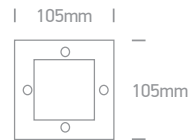

68002 | 1,2W | LED | Stainless steel