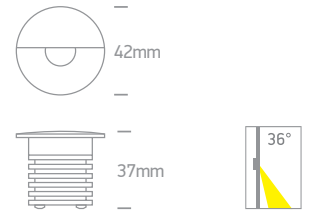

68004 | 3W | COB LED | Aluminium