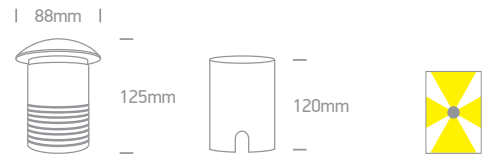

The Inground Medium Series GU10

69016G | 10W | MR16 | GU10 | Aluminium

IP67

69016AG | 10W | MR16 | GU10 | Aluminium

IP67

69016BG | 10W | MR16 | GU10 | Aluminium

IP67

Order Code	Colour	Watts	Input	Class					Notes
69016G	Aluminium	10W	100-240V		200cm	80mm	130mm+300mm drainage	18	1 gland
69016AG	Aluminium	10W	100-240V		200cm	80mm	130mm+300mm drainage	18	1 gland
69016BG	Aluminium	10W	100-240V		200cm	80mm	130mm+300mm drainage	18	1 gland