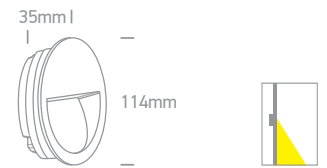

68068A | 3W | SMD 2835 | Die cast

Supplied with box for concrete installation.