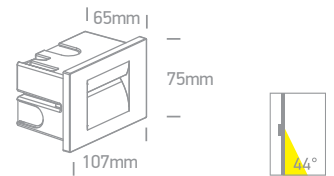

A-A+ 68066/W/W

68066 | 8,5W | SMD LED | Die cast

Supplied with box for concrete installation.