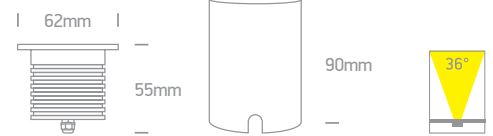

A-A++

IP67

69052A | 13W | COB LED | Aluminium