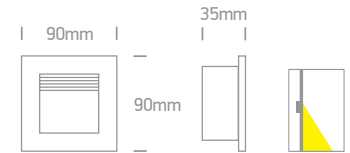

68005 | 1W | LED | Die cast

For concrete installation, order 68005/BOX.