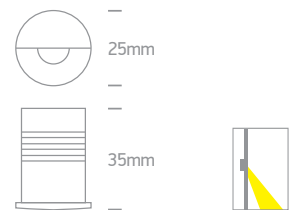

A-A+ 68004B/W/W

68004B | 1W | LED | Die cast

Driver can not pass through the cutout hole.

new
DARK LIGHT
IP20