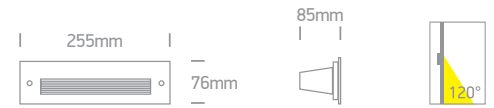

Wall Recessed Pro Range

68058 | 3,7W | SMD LED | Stainless steel 316

IP65

A-A

68060 | 6,7W | SMD LED | Die cast

DARK LIGHT
IP65

A-A

Order Code	Colour	Light Colour	CCT (K)	Watts	Lumen (lm)	Beam Angle	Input	Class	⚡	🔧	📏	📦	Notes
68058/W	Stainless steel	Warm white	3000K	3,7W	46lm	120°	230V	Ⓛ	50cm	180x58mm	97mm	12	Complete with driver
68060/W	Grey	Warm white	3000K	6,7W	56lm	120°	230V	Ⓛ	50cm	240x70mm	88mm	8	Complete with driver