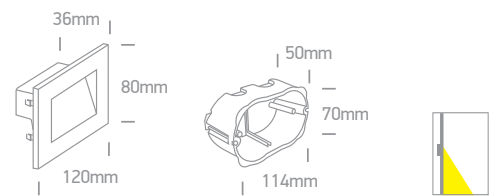

A-A+ 68076A/W/W

new
DARK LIGHT
IP65

68076A | 5W | SMD LED | Glass + metal

Supplied with box for concrete installation.

LED BUILT IN
80 CRI
CE
2 YEAR