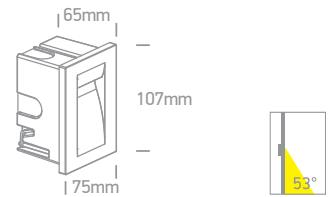

68064 | 3,6W | LED | Die cast

Supplied with box for concrete installation.