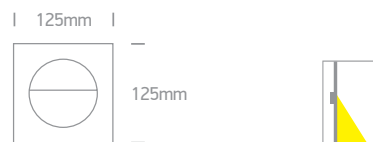

Outdoor Dark Light Wall Recessed

Die cast

A-A**

A-A**

A-A**

A-A**

Order Code	Colour	Light Colour	CCT (K)	Watts	Input	Class				Notes
68022/G/W	Grey	Warm white	3000K	1,4W	230V		105mm	70mm	24	AC LED
68024/G/W	Grey	Warm white	3000K	1,4W	230V		105mm	70mm	24	AC LED
68012/B/W	Black	Warm white	3000K	1,5W	230V		80x120mm	90mm	24	AC LED
68012/G/D	Grey	Daylight	6000K	1,5W	230V		80x120mm	90mm	24	AC LED
68012/G/W	Grey	Warm white	3000K	1,5W	230V		80x120mm	90mm	24	AC LED
68016/B/W	Black	Warm white	3000K	2W	230V		170x120mm	90mm	18	AC LED
68016/G/W	Grey	Warm white	3000K	2W	230V		170x120mm	90mm	18	AC LED