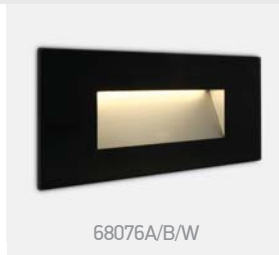

68076A/B/W