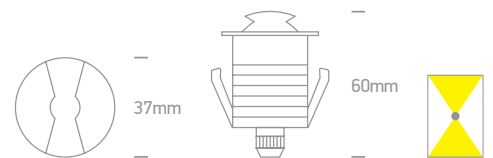

69044 | 1W | LED | Natural aluminium

Supplied with box for concrete installation.