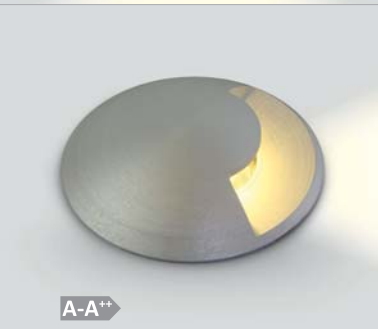

The Inground Medium Series 3W Aluminium

A-A⁺⁺

69016 | 3W | LED | Aluminium

IP67

A-A⁺⁺

69016A | 3W | LED | Aluminium

IP67

A-A⁺⁺